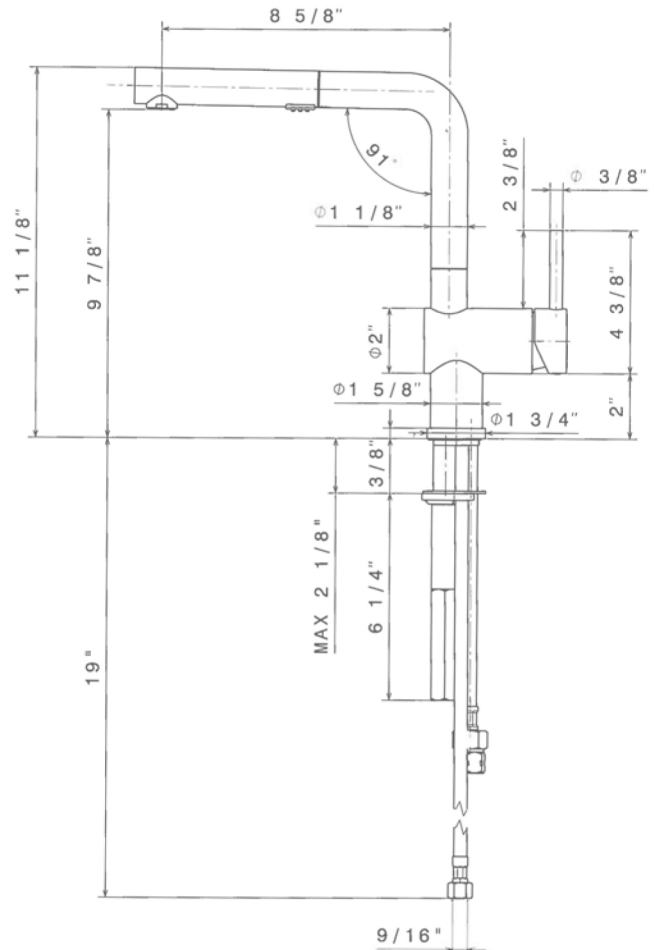

FEATURED MODEL

441431 LINUS PULL OUT w/
DUAL SPRAY in SATIN NICKEL

ADDITIONAL MODELS

441430 LINUS PULL OUT w/
DUAL SPRAY in CHROME

FEATURES

- AB1953 compliant
- Button activated dual-spray
- Solid brass body
- Ceramic disc cartridges
- Color coded hot & cold supply lines
- Durable spiral flexible pull-out spray hose
- Maximum 1.8 GPM flow rate
- Installation in a 1-3/8" hole

Model 441431 shown

NOMINAL DIMENSIONS

REACH	SPOUT HEIGHT	FAUCET HEIGHT
8-5/8"	9-13/16"	11-1/8"

JOB INFORMATION

Job Name: _____

Contact: _____

Date Specified: _____

Specifier: _____

Faucet hole ø 1-3/8"