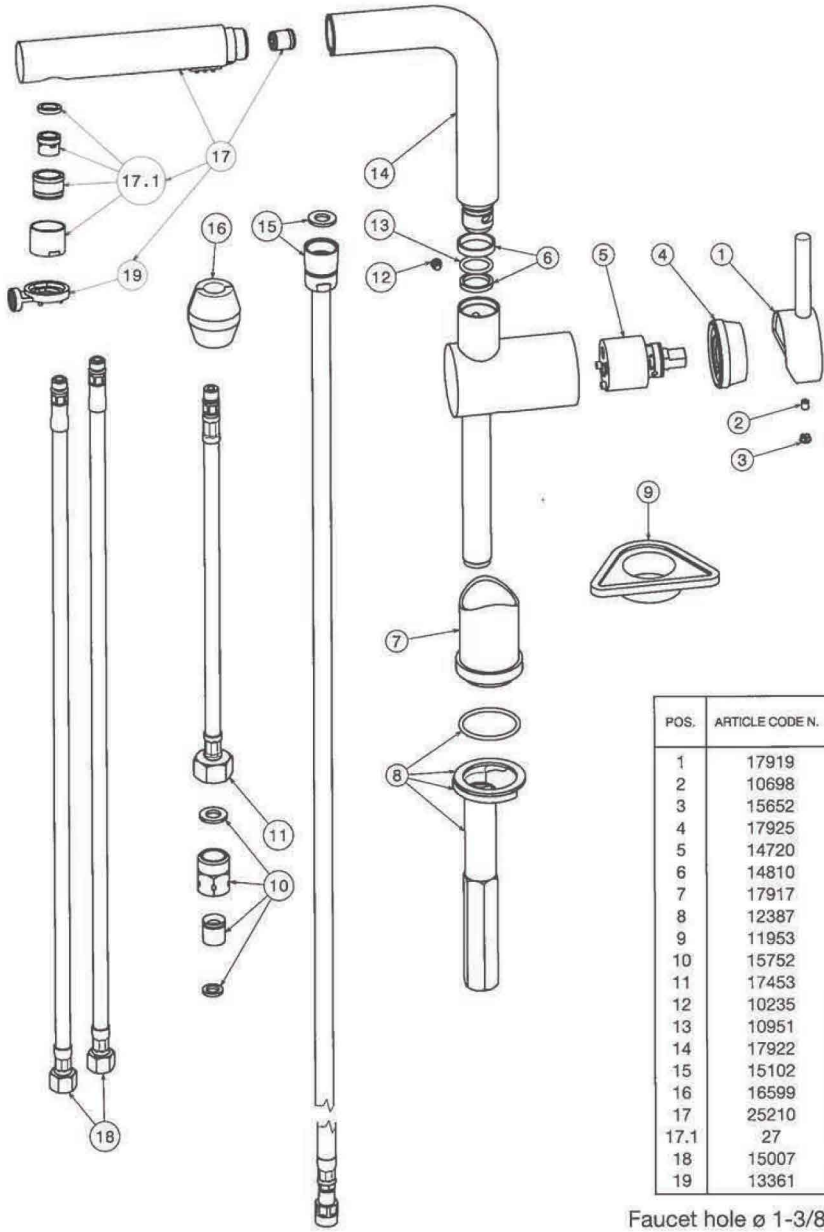

FEATURED MODEL

441431 LINUS PULL OUT w/
DUAL SPRAY in SATIN NICKEL

ADDITIONAL MODELS

441430 LINUS PULL OUT w/
DUAL SPRAY in CHROME

FEATURES

- AB1953 compliant
- Button activated dual-spray
- Solid brass body
- Ceramic disc cartridges
- Color coded hot & cold supply lines
- Durable spiral flexible pull-out spray hose
- Maximum 1.8 GPM flow rate
- Installation in a 1-3/8" hole

Model 441431 shown

NOMINAL DIMENSIONS

REACH	SPOUT HEIGHT	FAUCET HEIGHT
8-5/8"	9-13/16"	11-1/8"

JOB INFORMATION

Job Name: _____

Contact: _____

Date Specified: _____

Specifier: _____

Contractor: _____

BLANCO AMERICA
800.451.5782
www.blancoamerica.com

POS.	ARTICLE CODE N.
1	17919
2	10698
3	15652
4	17925
5	14720
6	14810
7	17917
8	12387
9	11953
10	15752
11	17453
12	10235
13	10951
14	17922
15	15102
16	16599
17	25210
17.1	27
18	15007
19	13361

Faucet hole ø 1-3/8"