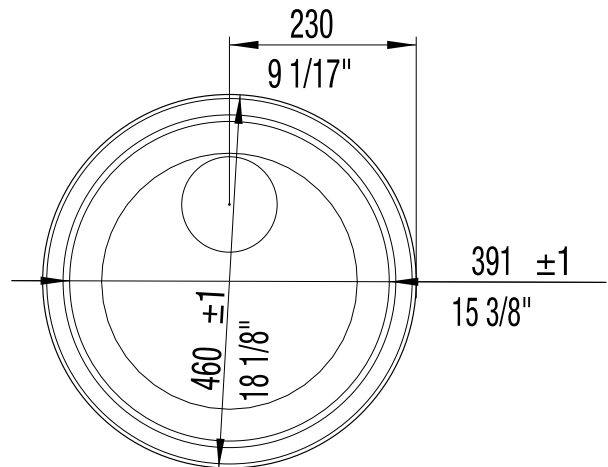

### NOMINAL DIMENSIONS

MODEL	OVERALL	CUTOUT SIZE	BOWL DEPTH	DRAIN DIAMETER
513652	18-1/8	17-1/2	6-1/2	3-1/2