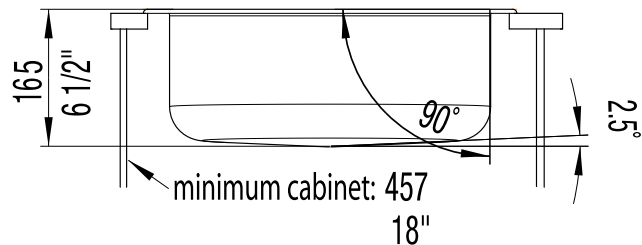

### NOMINAL DIMENSIONS

MODEL	OVERALL	CUTOUT SIZE	BOWL DEPTH	DRAIN DIAMETER
513652	18-1/8	17-1/2	6-1/2	3-1/2