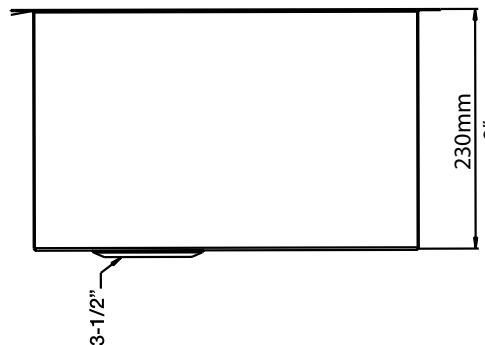

JOB INFORMATION

Job Name: _____

Contact: _____

Date Specified: _____

Specifier: _____

Contractor: _____

BLANCO AMERICA

800.451.5782

www.blancoamerica.com

© 2013 BLANCO AMERICA

7/13

SPEC-003