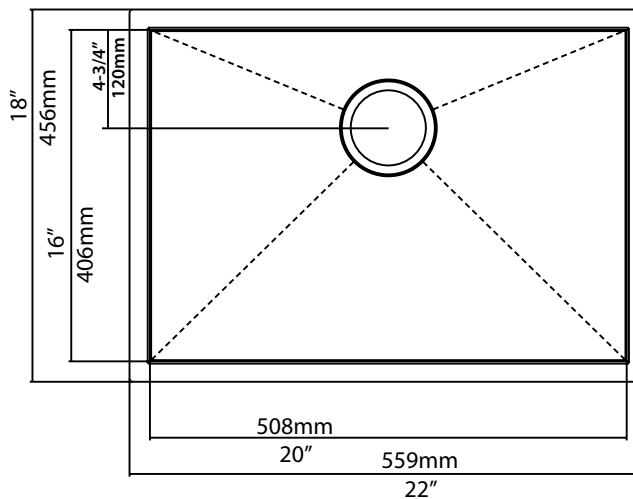

### FEATURED MODEL

518478 Small, 9" bowl depth

### FEATURES

- Required outside cabinet: 27"
- 18 gauge, 304 series stainless steel
- Premium 18/10 chrome/nickel content
- Satin Finish
- Rear drain placement
- Sound deadening pads

### NOMINAL DIMENSIONS

Model 518478 shown

OVERALL	CUT OUT SIZE	BOWL DEPTH	DRAIN
22" x 18"	Template provided with approximate 1/8" reveal	9"	3-1/2"

DXF cutout templates available on our website.