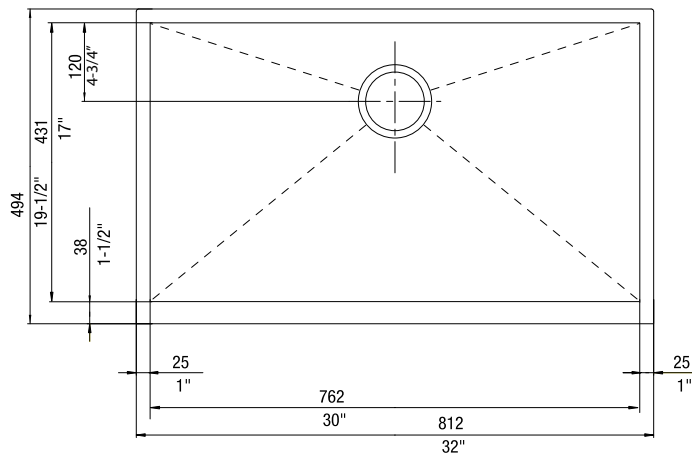

FEATURED MODEL

513439 Super Single with Apron, 10" bowl depth

FEATURES

- Required outside cabinet: 36"
- Please make certain there is adequate countertop width to accommodate the substantial sink width (19-1/2")
- Requires custom installation
- 20 gauge, 304 series stainless steel
- 18/10 chrome/nickel content
- Handcrafted from a single panel of stainless steel
- Zero radius corners
- Elegant and functional drain grooves
- DURINOX Finish
- Sound deadening pads
- Rear drain placement

Model 524223 shown

OVERALL	BOWL DEPTH	DRAIN
32" x 19-1/2"	10"	3-1/2"

DXF cutout templates available on our website.

BLANCO AMERICA

800.451.5782

www.blancoamerica.com

© 2018 BLANCO AMERICA

1/18