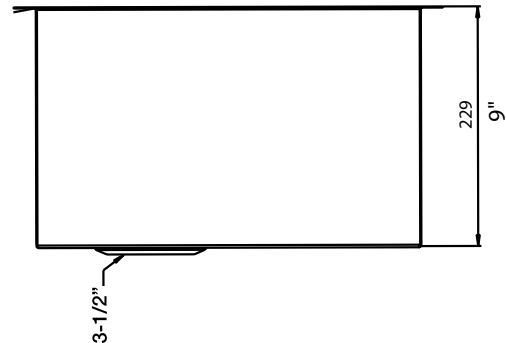

JOB INFORMATION

Job Name: _____
Contact: _____
Date Specified: _____
Specifier: _____
Contractor: _____

BLANCO AMERICA

800.451.5782

www.blancoamerica.com

© 2013 BLANCO AMERICA

7/13

SPEC-003