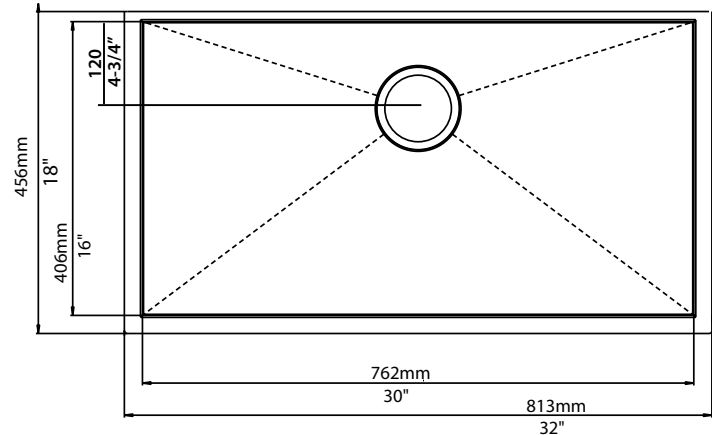

CODE/STANDARDS COMPLIANCE

ASME 112.19.3-00
IAPMO/UPC listed

WARRANTY

Blanco America's Stainless Steel sinks feature a LIMITED LIFETIME WARRANTY to be free of all manufacturing defects under normal use. See our complete warranty for details.

While Blanco America endeavors to provide accurate information, all dimensions are nominal, cannot be guaranteed, and are subject to change or cancellation. Blanco America assumes no responsibility for use of superseded or voided specifications.