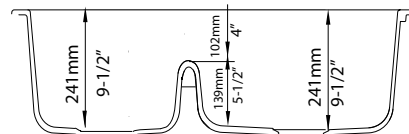

While BLANCO endeavors to provide accurate information, all dimensions are nominal, cannot be guaranteed, and are subject to change or cancellation. BLANCO assumes no responsibility for use of superseded or voided specifications.

Model 441598 shown

NOMINAL DIMENSIONS

OVERALL	CUTOUT SIZE	BOWL DEPTH		DRAIN DIAMETER
		LEFT	RIGHT	
32" x 20-7/8"	Template provided with approximate 1/8" reveal	9-1/2"	9-1/2"	3-1/2"

DXF cutout templates available on our website