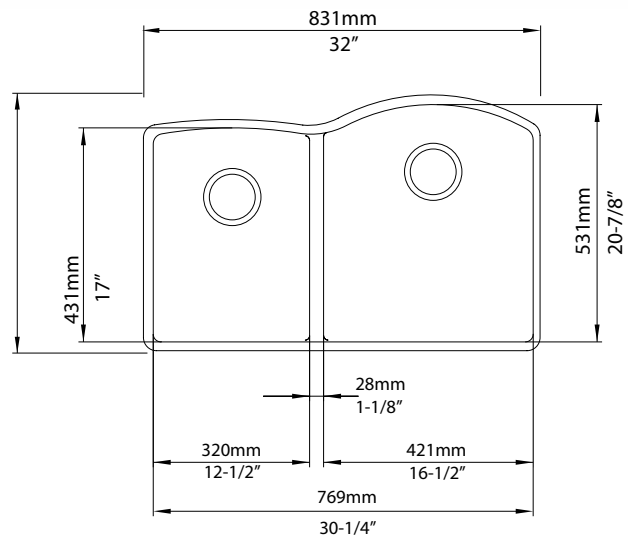

Model 441598 shown

NOMINAL DIMENSIONS

OVERALL	CUTOUT SIZE	BOWL DEPTH		DRAIN DIAMETER
		LEFT	RIGHT	
32" x 20-7/8"	Template provided with approximate 1/8" reveal	9-1/2"	9-1/2"	3-1/2"

DXF cutout templates available on our website