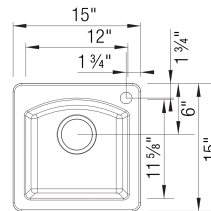

Design and Planning Tips

- Min cabinet size: 15 in

What is included:

Sink clips
Installation instructions
Cut-out template
Limited Lifetime Warranty

Depending on cabinet construction, a different cabinet size may be required. Consult the cabinet manufacturer.