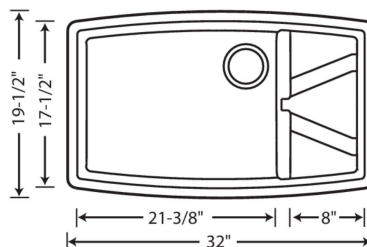

### Design and Planning Tips

- Min cabinet size: 36 in
- Bowl depth: 10 in ( 254.0 mm )

What is included:

Colander, Installation instructions, Sink template, Limited lifetime warranty, Drains NOT included, Sink clips are not included and may be ordered separately.

Bowl Depths: 10" & 7-3/4"

Required outside cabinet: 36"

Cutout Size: Template provided with approximate 1/8" reveal

Codes/Standards: CSA B45.8-18/ IAPMO Z403-2018