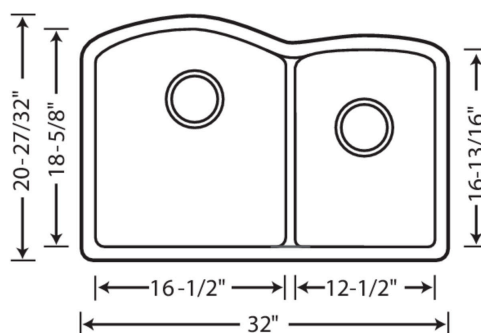

Sink Specifications

Color	SKU
Biscuit	440181
Café Brown	440177
Metallic Gray	440178
Anthracite	440179
White	440180
Truffle	441284
Cinder	441469
Concrete Gray	442745

Design and Planning Tips

- Min cabinet size: 36 in
- Bowl depth: 9.5 in (240.0 mm)

What is included:

Installation instructions, Sink template, Limited lifetime warranty, Drains NOT included., Undermount clips are not included and may be sold separately.

Bowl Depths: 9-1/2" & 8"

Required outside cabinet: 36"

Cutout Size: Template provided with approximate 1/8" reveal

Codes/Standards: CSA B45.8-18/ IAPMO Z403-2018

DIAMOND 1³/₄ SILGRANIT

Warranty

BLANCO offers a limited lifetime warranty on all sinks and faucets, as well as a one-year warranty on all custom accessories.

Code/Standards Compliance

BLANCO sinks and faucets are third-party tested and certified to standards and listed by applicable certification bodies. For more information on individual product listings, contact our office or listing organization.

View our how-to videos to learn more about installing and caring for BLANCO products:

<https://www.blanco.com/us-en/service/how-to-videos/how-to-videos-for-sinks/>

Questions? Contact us today

BLANCO America, Inc.
110 Mount Holly By-Pass
Lumberton, NJ 08048

Phone & Fax
Phone: 888-668-6201
Fax: 609-668-6211

While BLANCO endeavors to provide accurate information, all dimensions are nominal, cannot be guaranteed, and are subject to change or cancellation. BLANCO assumes no responsibility for use of superseded or voided specifications.