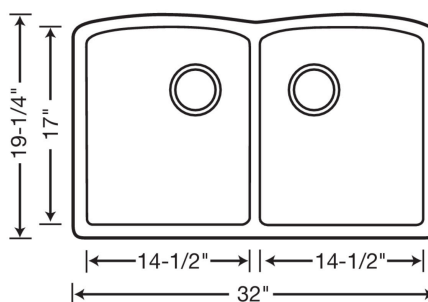

Sink Specifications

Color	SKU
Café Brown	440182
Metallic Gray	440183
Anthracite	440184
White	440185
Biscuit	440186
Truffle	441286
Cinder	441470
Concrete Gray	442747

DIAMOND EQUAL DOUBLE SILGRANIT

Design and Planning Tips

- Min cabinet size: 36 in
- Bowl depth: 9 1/2 in (240.0 mm)

What is included:

Installation instructions, Sink template, Limited lifetime warranty, Drains NOT included., Undermount clips are not included and may be sold separately.

Bowl Depths: 9-1/2" & 9-1/2"

Required outside cabinet: 36"

Cutout Size: Template provided with approximate 1/8" reveal

Codes/Standards: CSA B45.8-18/ IAPMO Z403-2018

Warranty

BLANCO offers a limited lifetime warranty on all sinks and faucets, as well as a one-year warranty on all custom accessories.

Code/Standards Compliance

BLANCO sinks and faucets are third-party tested and certified to standards and listed by applicable certification bodies. For more information on individual product listings, contact our office or listing organization.

View our how-to videos to learn more about installing and caring for BLANCO products:

<https://www.blanco.com/us-en/service/how-to-videos/how-to-videos-for-sinks/>

Questions? Contact us today

BLANCO America, Inc.
110 Mount Holly By-Pass
Lumberton, NJ 08048

Phone & Fax
Phone: 888-668-6201
Fax: 609-668-6211

While BLANCO endeavors to provide accurate information, all dimensions are nominal, cannot be guaranteed, and are subject to change or cancellation. BLANCO assumes no responsibility for use of superseded or voided specifications.