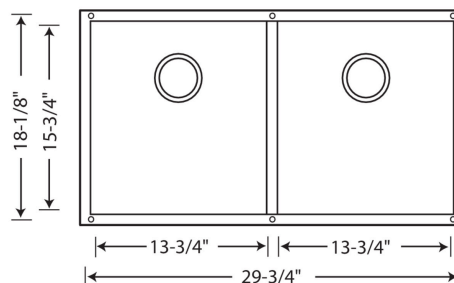

PRECIS EQUAL DOUBLE SILGRANIT

Sink Specifications

Color	SKU
Metallic Gray	516319
White	516320
Biscuit	516321
Anthracite	516322
Café Brown	516323
Truffle	517678
Cinder	519050
Concrete Gray	442771

Design and Planning Tips

- Min cabinet size: 33 in
- Bowl depth: 8 in (203.0 mm)

What is included:

Installation instructions, Sink template, Limited lifetime warranty, Drains NOT included., Sink clips are not included and may be ordered separately.

Bowl Depths: 8" & 8"

Required outside cabinet: 33"

Cutout Size: Template provided with approximate 1/8" reveal

This design allows easy install in standard 25" countertops.

Codes/Standards: CSA B45.8-18/ IAPMO Z403-2018

Optional Accessories

Colander - Stainless Steel 227689
(fits PRECIS Medium Bowl
with Drainer)

Warranty

BLANCO offers a limited lifetime warranty on all sinks and faucets, as well as a one-year warranty on all custom accessories.

Code/Standards Compliance

BLANCO sinks and faucets are third-party tested and certified to standards and listed by applicable certification bodies. For more information on individual product listings, contact our office or listing organization.

View our how-to videos to learn more about installing and caring for BLANCO products:

<https://www.blanco.com/us-en/service/how-to-videos/how-to-videos-for-sinks/>

Questions? Contact us today

BLANCO America, Inc.
110 Mount Holly By-Pass
Lumberton, NJ 08048

Phone & Fax
Phone: 888-668-6201
Fax: 609-668-6211

While BLANCO endeavors to provide accurate information, all dimensions are nominal, cannot be guaranteed, and are subject to change or cancellation. BLANCO assumes no responsibility for use of superseded or voided specifications.