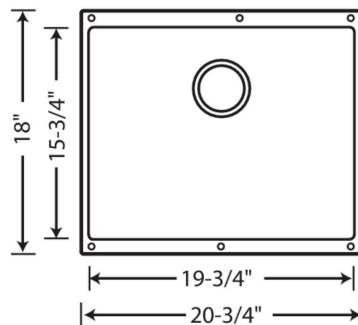

Sink Specifications

Color	SKU
Metallic Gray	513429
White	513426
Biscuit	513427
Anthracite	513428
Café Brown	515652
Truffle	517677
Cinder	519049
Concrete Gray	442772

PRECIS LARGE SILGRANIT

Design and Planning Tips

- Min cabinet size: 24 in
- Bowl depth: 7 1/2 in (191.0 mm)

What is included:

Installation instructions, Sink template, Limited lifetime warranty, Drain NOT included., Sink clips are not included and may be ordered separately.

Bowl Depth: 7-1/2"

Required outside cabinet: 24"

Cutout Size: Template provided with approximate 1/8" reveal

80% Solid granite

Please note: The six small holes are for European installation only. They are unnecessary for U.S. installation.

Codes/Standards: CSA B45.8-18/ IAPMO Z403-2018

Optional Accessories

Colander - Stainless Steel 227689
(fits PRECIS Medium Bowl
with Drainer)

Warranty

BLANCO offers a limited lifetime warranty on all sinks and faucets, as well as a one-year warranty on all custom accessories.

Code/Standards Compliance

BLANCO sinks and faucets are third-party tested and certified to standards and listed by applicable certification bodies. For more information on individual product listings, contact our office or listing organization.

View our how-to videos to learn more about installing and caring for BLANCO products:

<https://www.blanco.com/us-en/service/how-to-videos/how-to-videos-for-sinks/>

Questions? Contact us today

BLANCO America, Inc.
110 Mount Holly By-Pass
Lumberton, NJ 08048

Phone & Fax
Phone: 888-668-6201
Fax: 609-668-6211

While BLANCO endeavors to provide accurate information, all dimensions are nominal, cannot be guaranteed, and are subject to change or cancellation. BLANCO assumes no responsibility for use of superseded or voided specifications.