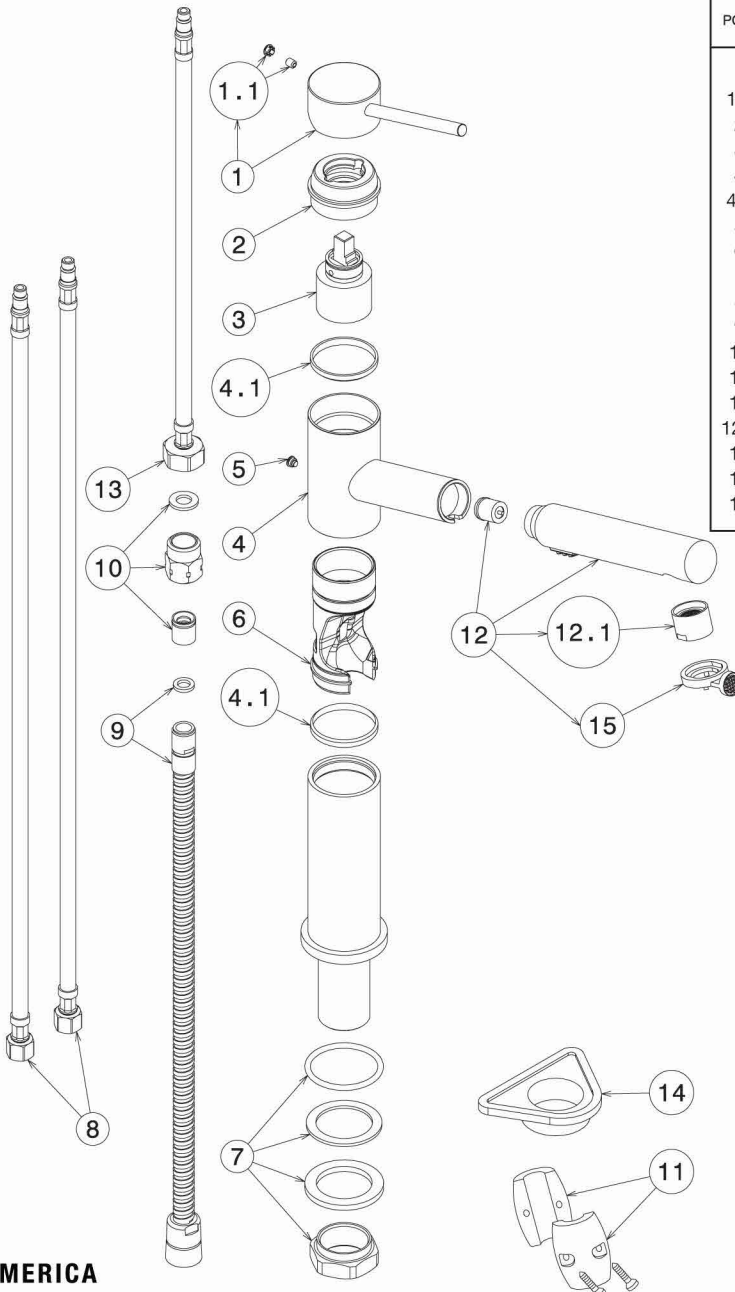

FEATURED MODEL

441424 ALTA PULL OUT w/
DUAL SPRAY in SATIN NICKEL

ADDITIONAL MODELS

441423 ALTA PULL OUT w/
DUAL SPRAY in CHROME

FEATURES

- AB1953 compliant
- Button activated dual-spray
- Solid brass body
- Ceramic disc cartridges
- Color coded hot & cold supply lines
- Durable spiral flexible pull-out spray hose
- Maximum 1.8 GPM flow rate
- Installation in a 1-3/8" hole

JOB INFORMATION

Job Name: _____

Contact: _____

Date Specified: _____

Specifier: _____

Contractor: _____

Model 441424 shown

NOMINAL DIMENSIONS

REACH	SPOUT HEIGHT	FAUCET HEIGHT
8-1/2"	8"	10-1/4"

POS.	ARTICLE CODE N.
1	16150BL
1.1	16125
2	16005
3	14720
4	16132
4.1	16128
5	10236
6	15610
7	12108
8	15002
9	15101
10	15752
11	10618
12	25210
12.1	27
13	15003
14	11953
15	13361