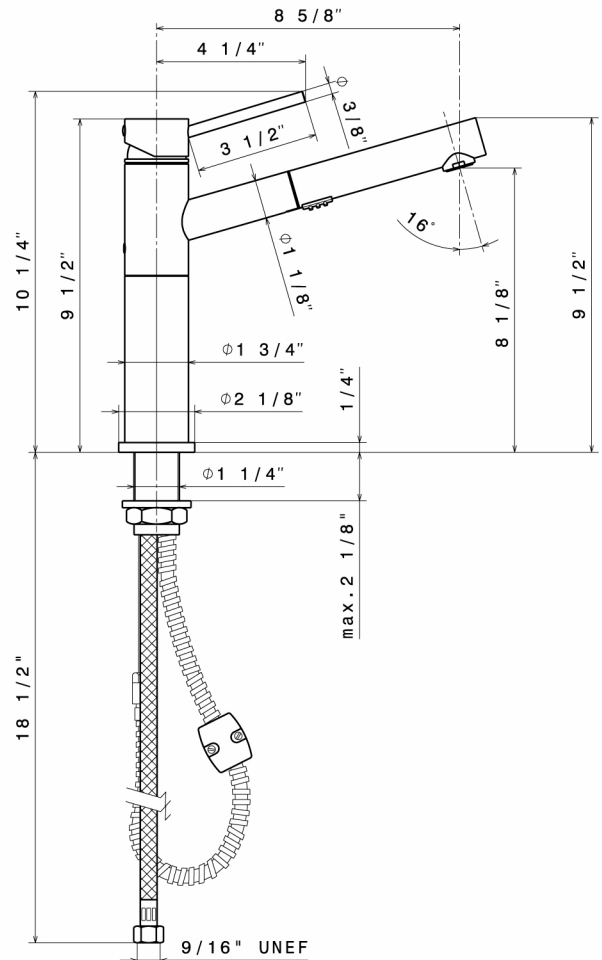

FEATURED MODEL

441424 ALTA PULL OUT w/
DUAL SPRAY in SATIN NICKEL

ADDITIONAL MODELS

441423 ALTA PULL OUT w/
DUAL SPRAY in CHROME

FEATURES

- AB1953 compliant
- Button activated dual-spray
- Solid brass body
- Ceramic disc cartridges
- Color coded hot & cold supply lines
- Durable spiral flexible pull-out spray hose
- Maximum 1.8 GPM flow rate
- Installation in a 1-3/8" hole

JOB INFORMATION

Job Name: _____

Contact: _____

Date Specified: _____

Specifier: _____

Contractor: _____

Model 441424 shown

NOMINAL DIMENSIONS

REACH	SPOUT HEIGHT	FAUCET HEIGHT
8-1/2"	8"	10-1/4"

POS.	ARTICLE CODE N.
1	16150BL
1.1	16125
2	16005
3	14720
4	16132
4.1	16128
5	10236
6	15610
7	12108
8	15002
9	15101
10	15752
11	10618
12	25210
12.1	27
13	15003
14	11953
15	13361