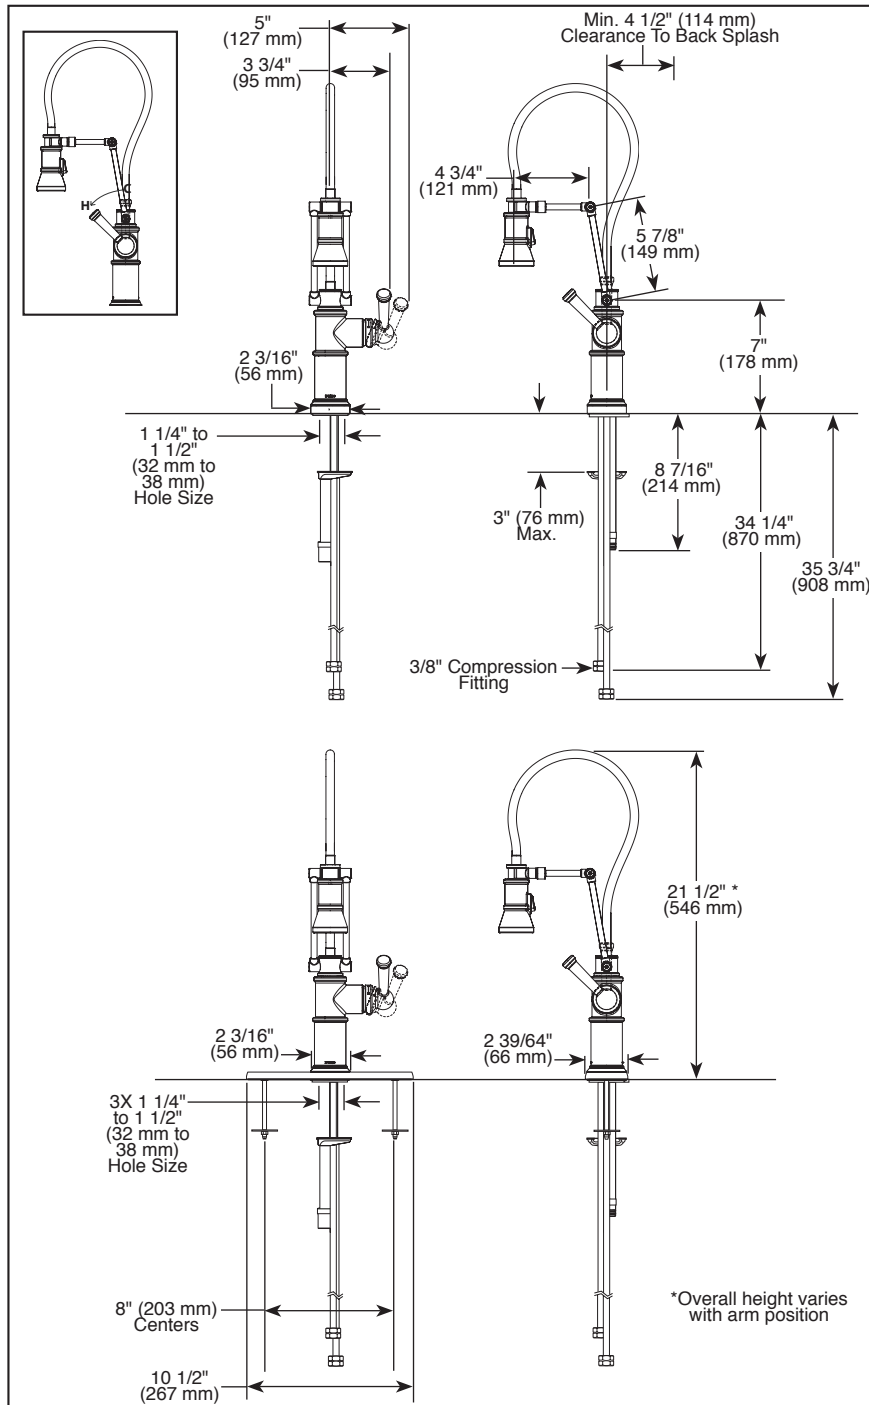

FEATURES:

- MagneDock® Magnetic Docking

STANDARD SPECIFICATIONS:

- Maximum 1.8 gpm @ 60 psi, 6.8L/min @ 414 kPa
- One or three hole mount (escutcheon optional)
- Diamond coated ceramic cartridge
- Quick connect hoses
- Arm rotates 360°
- 23" (584 mm) above-deck exposed hose
- Two-function wand: aerated stream or spray
- Dual integral check valves in sprayer

Note: Exterior arm screws are decorative and will NOT need to be tightened during the lifetime of the faucet. Turning or removing screws may hinder arm functionality and will void the faucet warranty.

WARRANTY

- Lifetime limited warranty on parts (other than electronic parts and batteries) and finishes: or, for commercial users, for 5 years from date of purchase.
- 5 year limited warranty on electronic parts (other than batteries); or, for commercial users, for 1 year from the date of purchase. No warranty is provided on batteries.

COMPLIES WITH:

- ASME A112.18.1 / CSA B125.1
- Indicates compliance to ICC/ANSI A117.1
- Verified compliant with .25% weighted average Pb content regulations.

▲ Designate proper finish suffix

Brizo Kitchen & Bath Company reserves the right (1) to make changes in specifications and materials, and (2) to change or discontinue models, both without notice or obligation. Dimensions are for reference only. See current full-line price book or www.brizo.com for finish options and product availability.

BSP-K-63225LF Rev. D

Brizo Kitchen & Bath Company
Indianapolis, Indiana 46280
A Division of Masco Corporation of Indiana
© 2017 Brizo Kitchen & Bath Company