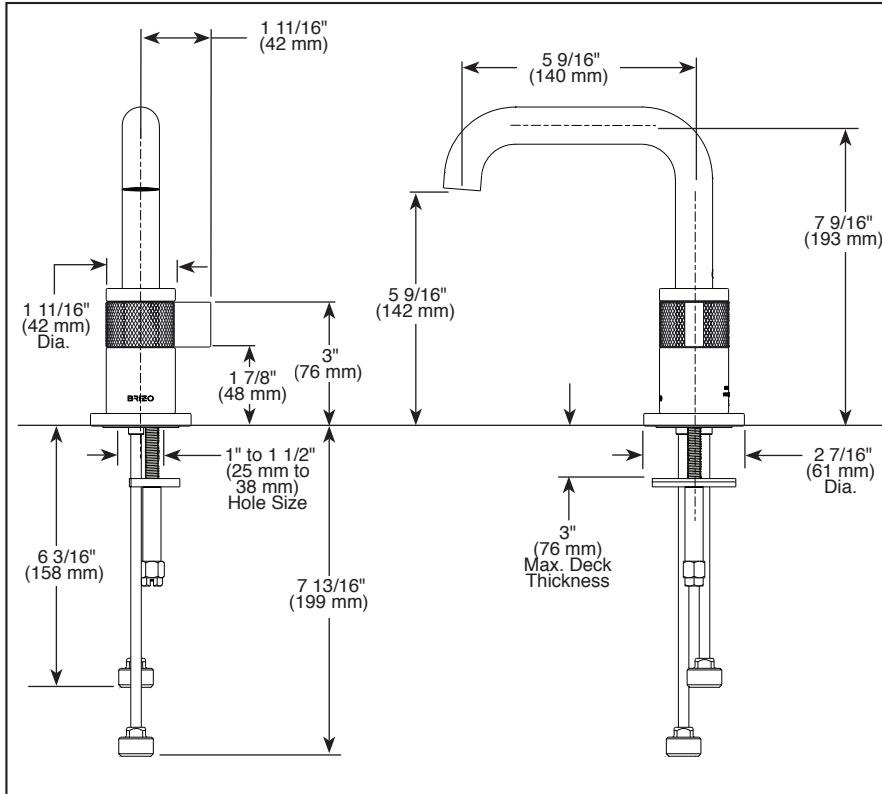

BRIZO®

LAVATORY FAUCETS

- Litze™ Collection
- Single Handle Deck Mount

Submitted Model No.: _____
 Specific Features: _____

STANDARD SPECIFICATIONS:

- Maximum 1.5 gpm @ 60 psi, 5.7 L/Min @ 414 kPa
- ECO models only: Maximum 1.2 gpm @ 60 psi, 4.5 L/Min @ 414 kPa
- Knurl or Teak accents
- Control mechanism - 28 mm ceramic mixing cartridge with metal stem and 90° rotation
- 1/2-14 NPSM threaded inlets
- Spout features hidden water efficient laminar flow aerator
- Solid brass fabricated body
- Drain sold separately

<p>RP72411▲ Grid Strainer Drain less overflow holes</p> 	<p>RP72413▲ Push Button Drain less overflow holes</p>  <p>2 3/4" (70 mm) Dia.</p>	<p>RP81627▲ Push Button Drain less overflow holes</p>  <p>1 5/8" (41 mm) Dia.</p>
<p>RP72412▲ Grid Strainer Drain with overflow holes</p> 	<p>RP72414▲ Push Button Drain with overflow holes</p>  <p>2 3/4" (70 mm) Dia.</p>	<p>RP81628▲ Push Button Drain with overflow holes</p>  <p>1 5/8" (41 mm) Dia.</p>