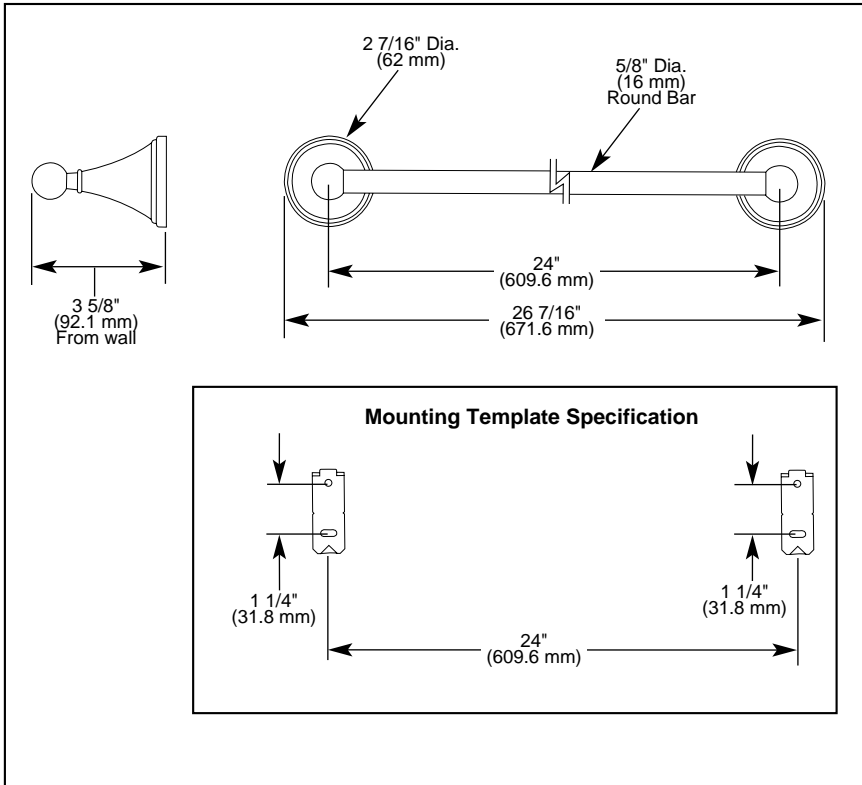

## ACCESSORIES

- Traditional Series
- 24" Towel Bar

Submitted Model No.: \_\_\_\_\_

Specific Features: \_\_\_\_\_

### STANDARD SPECIFICATIONS:

- Wood blocking is preferable behind all wall surfaces. If wood blocking is not available, the following fasteners are suggested: Tile/Masonry-Plastic or lead Anchors Plaster/drywall-Toggle bolts.
- Mounting hardware and mounting instructions included with product.