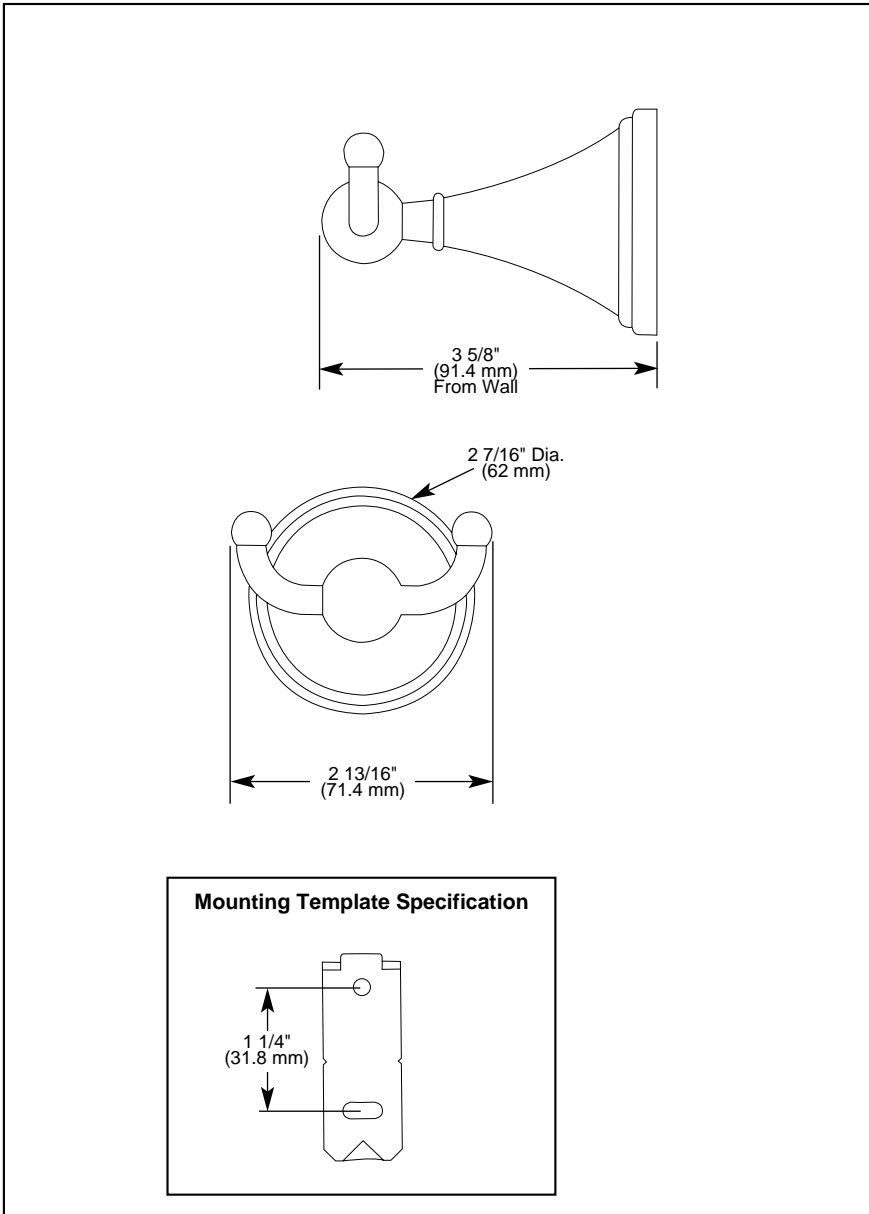

BRIZO[®]

ACCESSORIES

- Traditional Series
- Robe Hook

Submitted Model No.: _____

Specific Features: _____

STANDARD SPECIFICATIONS:

- Wood blocking is preferable behind all wall surfaces. If wood blocking is not available, the following fasteners are suggested: Tile/Masonry-Plastic or lead Anchors Plaster/drywall-Toggle bolts.
- Mounting hardware and mounting instructions included with product.