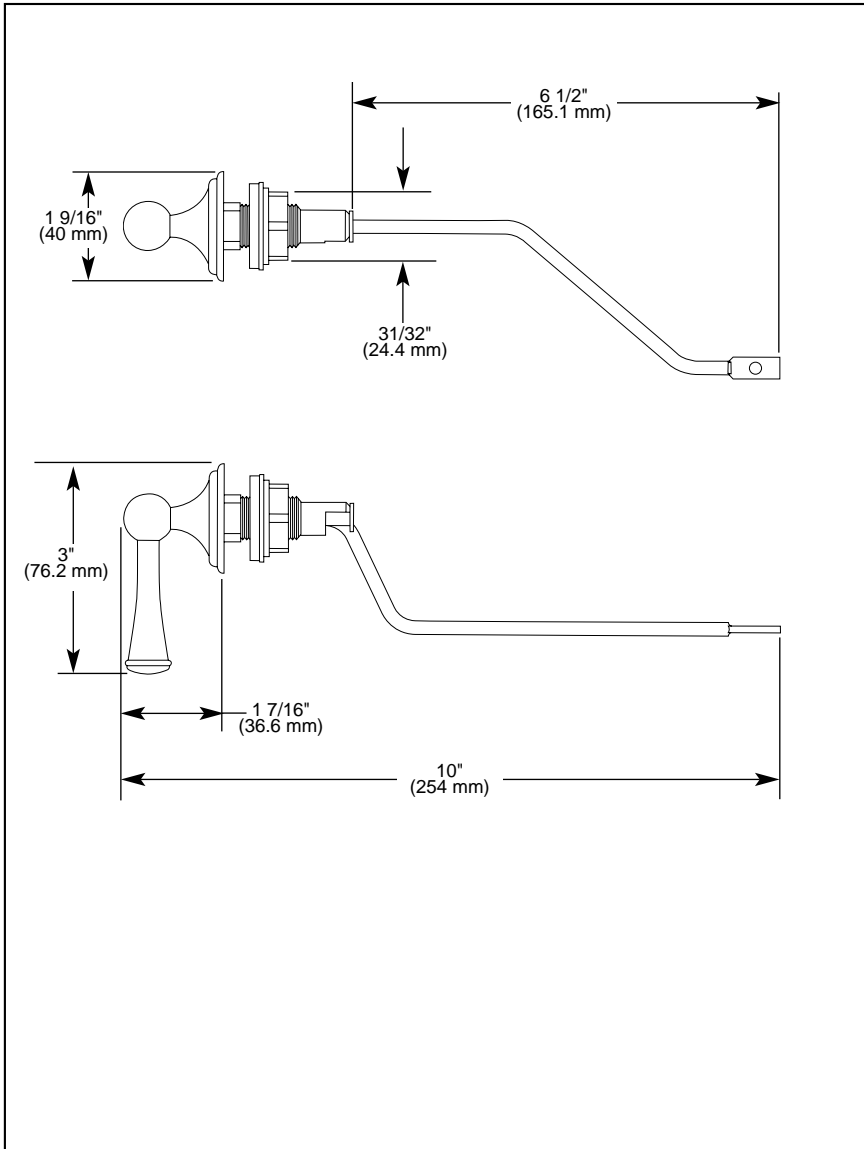

69562

BRIZO[®]

ACCESSORIES

- Traditional Series
- Side Mount Flush Lever

Submitted Model No.: _____

Specific Features: _____

STANDARD SPECIFICATIONS:

- Installation instructions included with product.