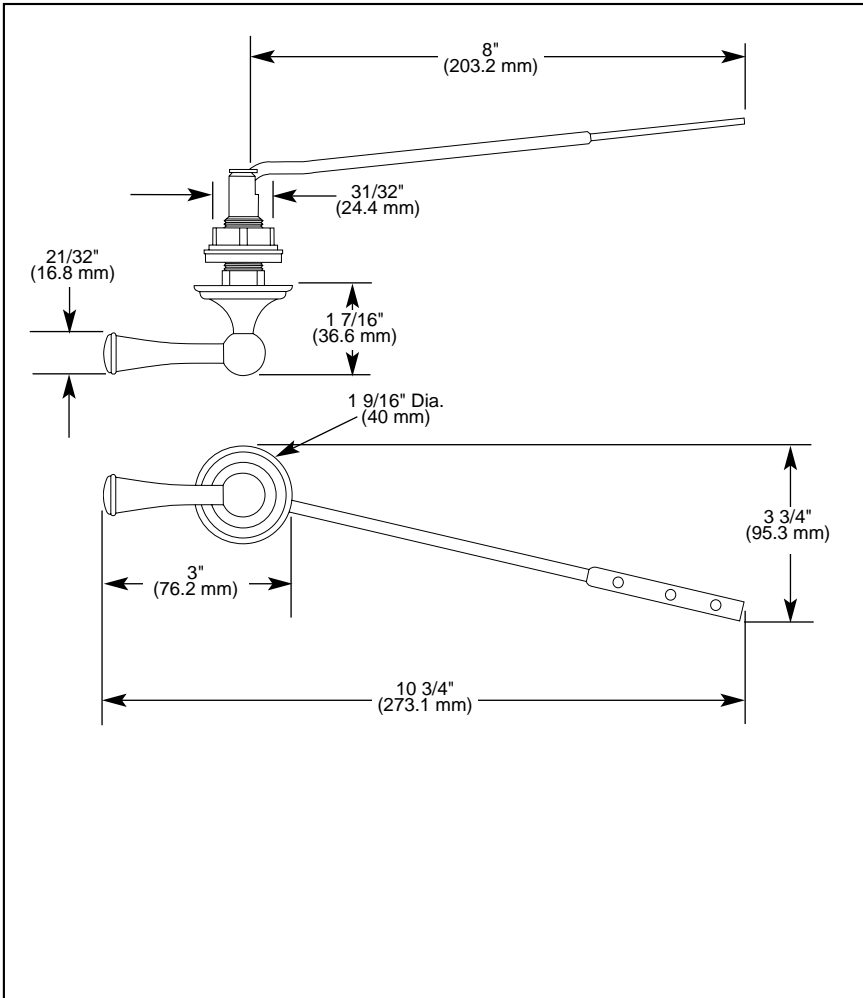

BRIZO[®]

ACCESSORIES

- Traditional Series
- Front Mount Flush Lever

Submitted Model No.: _____

Specific Features: _____

STANDARD SPECIFICATIONS:

- Installation instructions included with product.

WARRANTY