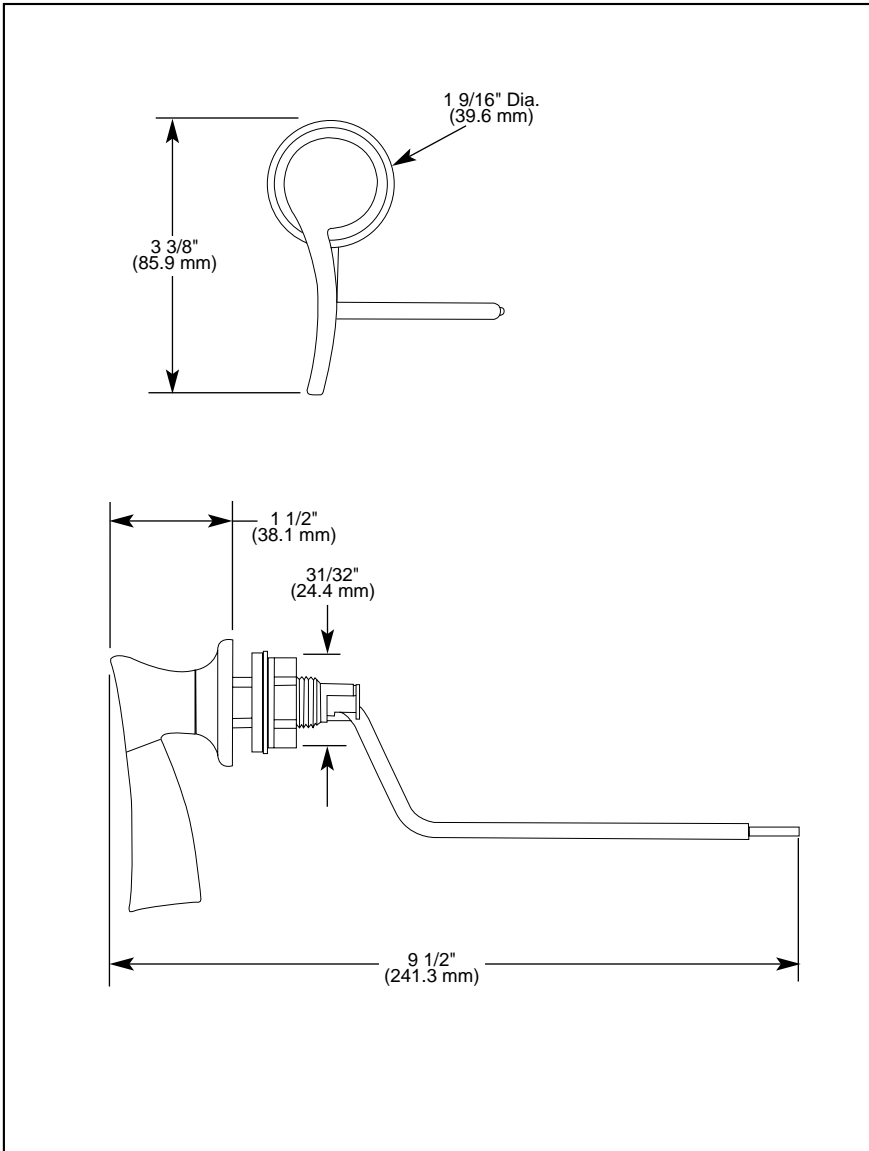

## ACCESSORIES

- RSVP™ Bath Collection
- Side Mount Flush Lever

Submitted Model No.: \_\_\_\_\_

Specific Features: \_\_\_\_\_

### STANDARD SPECIFICATIONS:

- Installation instructions included with product.