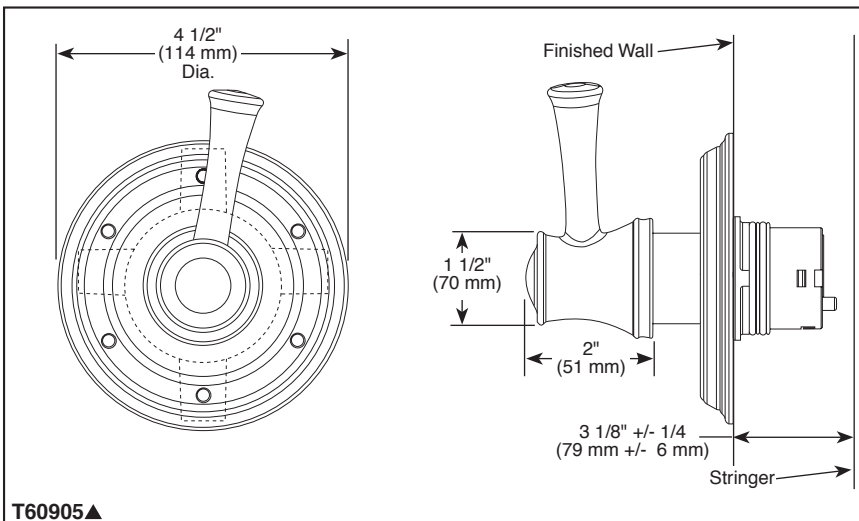

BRIZO®

CUSTOM SHOWER DIVERTER

- Baliza® Collection
- Three Function Diverter Trim (T60805)
- Six Function Diverter Trim (T60905)

Submitted Model No.: _____

Specific Features: _____

STANDARD SPECIFICATIONS

- Three function diverter 2 individual positions, 1 shared position.
- Six function diverter 3 individual positions, 3 shared positions.
- Must also order R60700 rough-in.
- Non shared 3 function cartridge RP72123 and 6 function cartridge RP72124 are available.