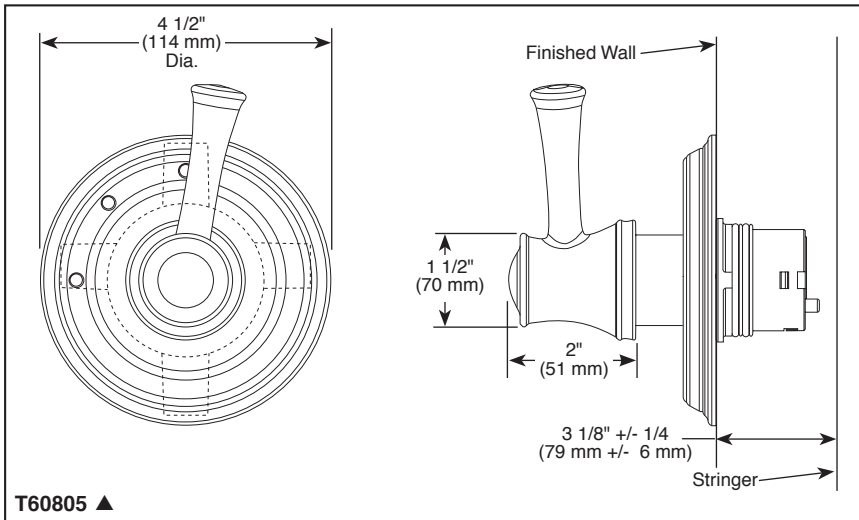

BRIZO®

CUSTOM SHOWER DIVERTER

- Baliza® Collection
- Three Function Diverter Trim (T60805)
- Six Function Diverter Trim (T60905)

Submitted Model No.: _____

Specific Features: _____

STANDARD SPECIFICATIONS

- Three function diverter 2 individual positions, 1 shared position.
- Six function diverter 3 individual positions, 3 shared positions.
- Must also order R60700 rough-in.
- Non shared 3 function cartridge RP72123 and 6 function cartridge RP72124 are available.

COMPLIES WITH:

- ASME A112.18.1 / CSA B125.1
- ♿ Indicates compliance to ICC/ANSI A117.1

▲ Designate proper finish suffix

Delta reserves the right (1) to make changes in specifications and materials, and (2) to change or discontinue models, both without notice or obligation. Dimensions are for reference only. See current full-line price book or www.brizo.com for finish options and product availability.