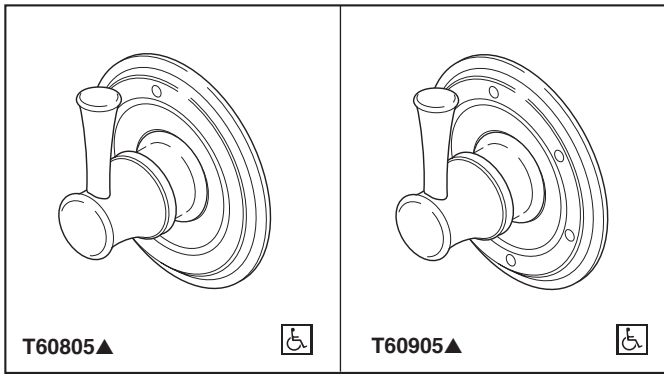

BRIZO®

CUSTOM SHOWER DIVERTER

- Baliza® Collection
- Three Function Diverter Trim (T60805)
- Six Function Diverter Trim (T60905)

Submitted Model No.: _____

Specific Features: _____

STANDARD SPECIFICATIONS

- Three function diverter 2 individual positions, 1 shared position.
- Six function diverter 3 individual positions, 3 shared positions.
- Must also order R60700 rough-in.
- Non shared 3 function cartridge RP72123 and 6 function cartridge RP72124 are available.

COMPLIES WITH:

- ASME A112.18.1 / CSA B125.1
- ♿ Indicates compliance to ICC/ANSI A117.1

▲ Designate proper finish suffix

Delta reserves the right (1) to make changes in specifications and materials, and (2) to change or discontinue models, both without notice or obligation. Dimensions are for reference only. See current full-line price book or www.brizo.com for finish options and product availability.