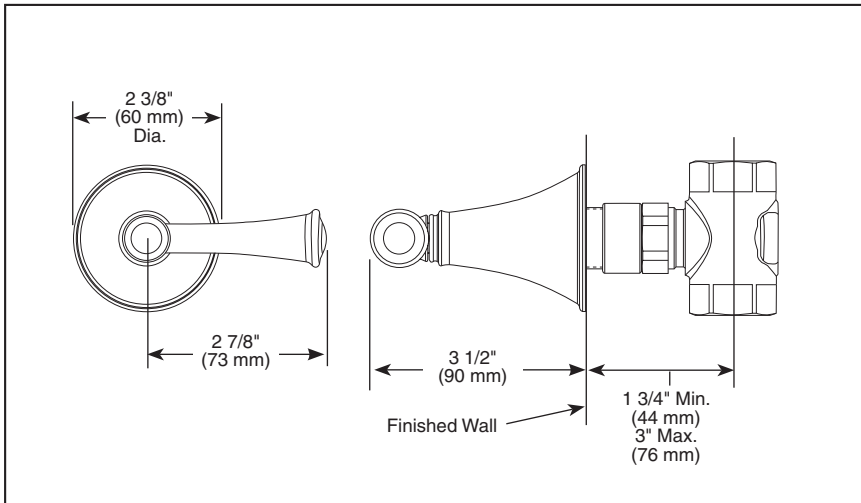

BRIZO[®]

SENSORI[™]

CUSTOM SHOWER TRIM

- Baliza[®] Bath Collection
- Volume Control Trim

Submitted Model No.: _____

Specific Features: _____

▲ Designate proper finish suffix

STANDARD SPECIFICATIONS

- Must also order R66600 Rough-In.
- 180° handle rotation controls volume only.
- Volume controls are required for every outlet and every 4 body sprays.
- All parts are replaceable from the front.
- Adjusts for wall thickness variations.
- Recommended working pressure of 45-80 PSI.
- Volume control only; must be used with temperature control device.