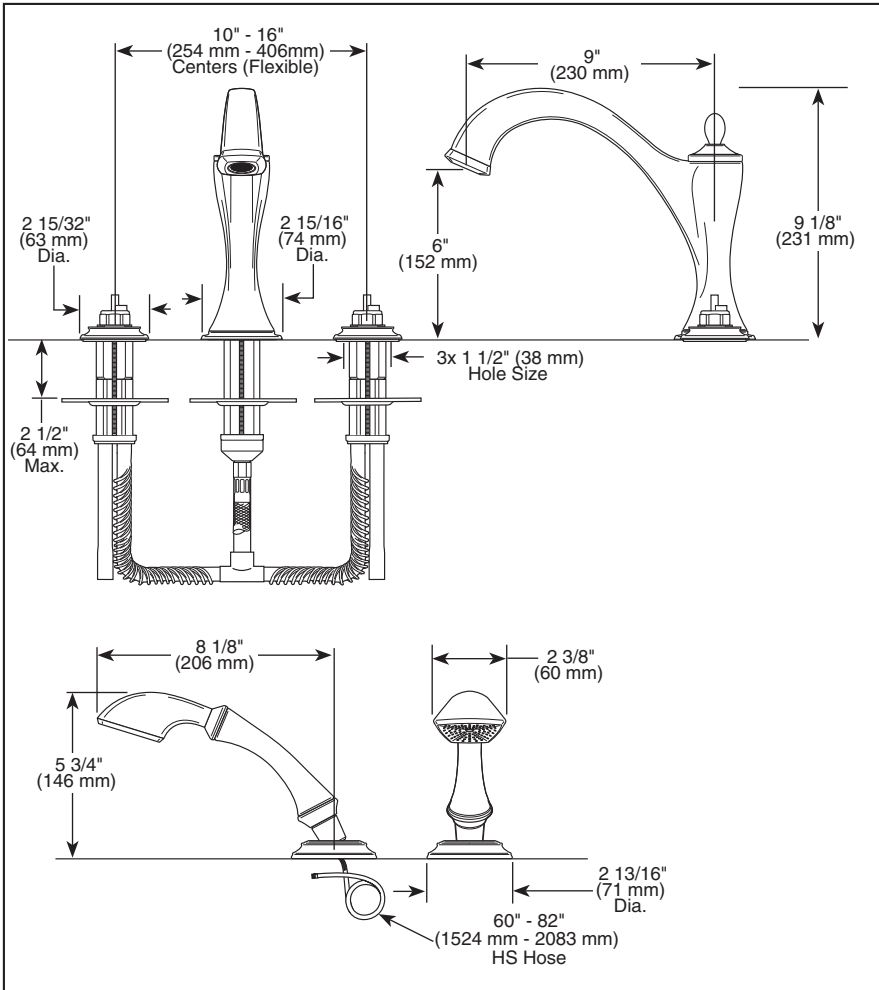

Submitted Model No.: _____

Specific Features: _____

▲ Designate proper finish suffix

BRIZO®

ROMAN TUB/WHIRLPOOL FAUCET TRIM

- Charlotte™ Two Handle Roman Tub Trim
- Three Hole Applications (T67385-LHP)
- Four Hole Applications (T67485-LHP)
- Temperature and Volume Controlled With Handles
- 10" to 16" Centers
- Flexible Ledge Mount
- Rough-In Kit Must Also be Ordered to Complete Installation (R62707 For Three Hole and R64707 For Four Hole)

STANDARD SPECIFICATIONS:

- Trim Only for two handle Roman Tub faucet for concealed mounting.
- 9" (230 mm) long, 9 1/8" (231 mm) high slip-on rigid spout.
- Temperature and volume controlled with handles.
- Rough-In kit must also be ordered to complete installation (R62707 for three hole and R64707 for four hole). There are separate specification sheets on each rough-in kit if more details are required.
- Handshower includes double check valves for backflow prevention (T67490-LHP).
- Handshower flows 2.0 gpm @ 80 psi.
- Minimum 5" (127 mm) to maximum 8" (203 mm) distance between holes.
- Accommodates up to 2 1/2" deck thickness.
- LHP - Less Handle Program. See handle options below.
- 60" - 82" (1524 mm - 2083 mm) stretchable finished metal hose.

COMPLIES WITH:

- ASME A112.18.1 / CSA B125.1
- Indicates compliance to  ICC/ANSI A117.1 - Valve control only.

Delta Faucet Company

55 E. 111th Street, Indianapolis, Indiana 46280
350 South Edgeware Road, St. Thomas, Ontario, Canada N5P 4L1
© 2014 Masco Corporation of Indiana