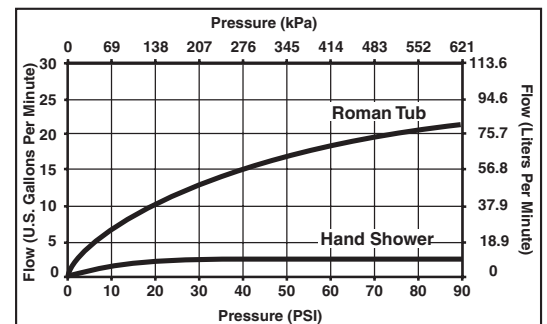

COMPLIES WITH:

- ASME A112.18.1 / CSA B125.1
- Indicates compliance to ICC/ANSI A117.1 - Valve control only.

Delta Faucet Company

55 E. 111th Street, Indianapolis, Indiana 46280
350 South Edgeware Road, St. Thomas, Ontario, Canada N5P 4L1
© 2014 Masco Corporation of Indiana

Delta reserves the right (1) to make changes in specifications and materials, and (2) to change or discontinue models, both without notice or obligation. Dimensions are for reference only. See current full-line price book or www.brizo.com for finish options and product availability.