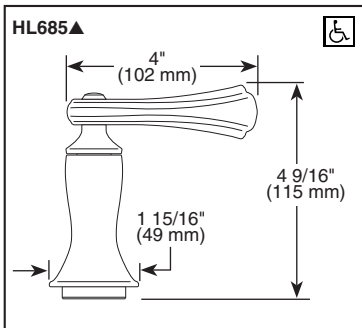

Submitted Model No.: _____

Specific Features: _____

▲ Designate proper finish suffix

BRIZO®

ROMAN TUB/WHIRLPOOL FAUCET TRIM

- Charlotte™ Two Handle Roman Tub Trim
- Three Hole Applications (T67385-LHP)
- Four Hole Applications (T67485-LHP)
- Temperature and Volume Controlled With Handles
- 10" to 16" Centers
- Flexible Ledge Mount
- Rough-In Kit Must Also be Ordered to Complete Installation (R62707 For Three Hole and R64707 For Four Hole)

STANDARD SPECIFICATIONS:

- Trim Only for two handle Roman Tub faucet for concealed mounting.
- 9" (230 mm) long, 9 1/8" (231 mm) high slip-on rigid spout.
- Temperature and volume controlled with handles.
- Rough-In kit must also be ordered to complete installation (R62707 for three hole and R64707 for four hole). There are separate specification sheets on each rough-in kit if more details are required.
- Handshower includes double check valves for backflow prevention (T67490-LHP).
- Handshower flows 2.0 gpm @ 80 psi.
- Minimum 5" (127 mm) to maximum 8" (203 mm) distance between holes.
- Accommodates up to 2 1/2" deck thickness.
- LHP - Less Handle Program. See handle options below.
- 60" - 82" (1524 mm - 2083 mm) stretchable finished metal hose.