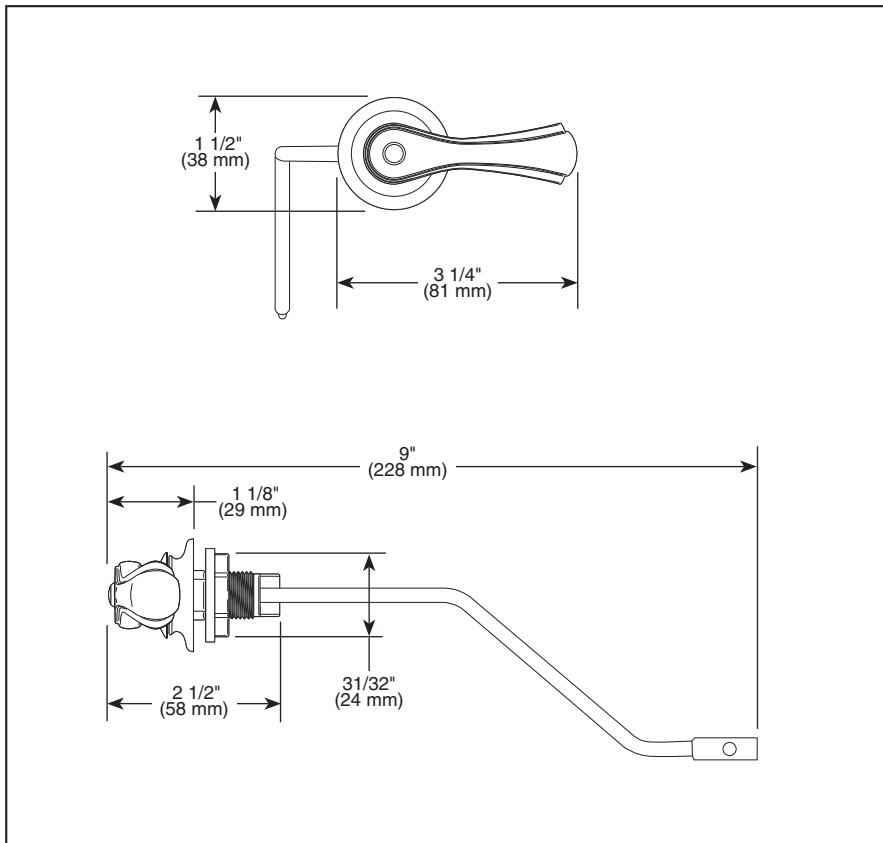

BRIZO®

ACCESSORIES

- Charlotte™ Bath Collection
- Side Mount Flush Lever

Submitted Model No.: _____

Specific Features: _____

▲ Designate proper finish suffix

STANDARD SPECIFICATIONS:

- Installation instructions included with product.