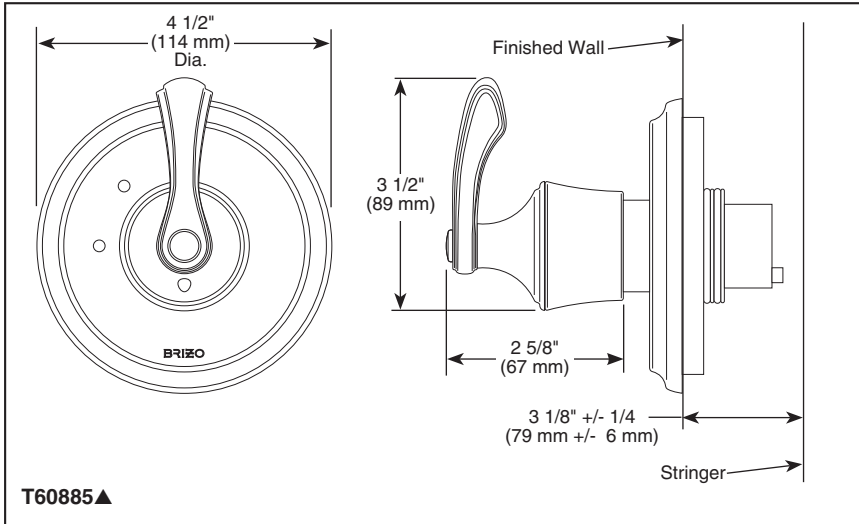

BRIZO®

CUSTOM SHOWER DIVERTER

- Charlotte™ Collection
- Three Function Diverter Trim (T60885)
- Six Function Diverter Trim (T60985)

Submitted Model No.: _____

Specific Features: _____

▲ Designate proper finish suffix

STANDARD SPECIFICATIONS

- Three function diverter: 2 individual positions, 1 shared positions.
- Six function diverter: 3 individual positions, 3 shared positions.
- Must also order R60700 rough-in.

WARRANTY