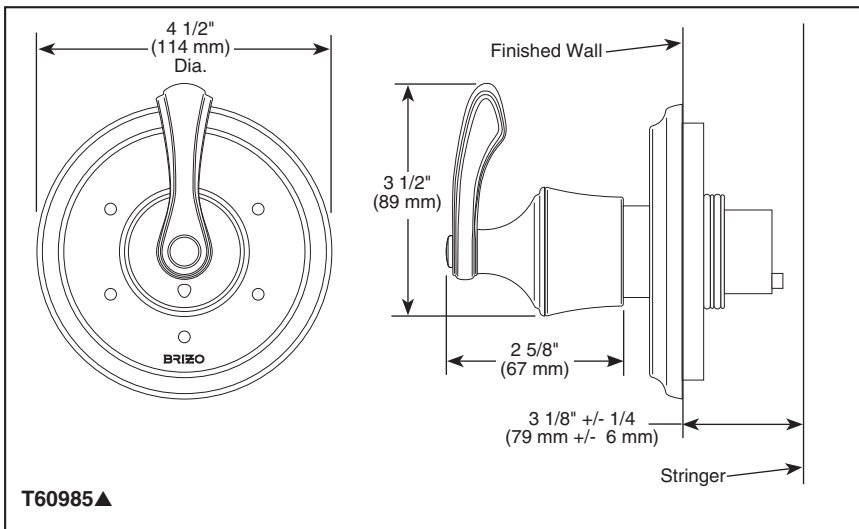

BRIZO®

CUSTOM SHOWER DIVERTER

- Charlotte™ Collection
- Three Function Diverter Trim (T60885)
- Six Function Diverter Trim (T60985)

Submitted Model No.: _____

Specific Features: _____

▲ Designate proper finish suffix

STANDARD SPECIFICATIONS

- Three function diverter: 2 individual positions, 1 shared positions.
- Six function diverter: 3 individual positions, 3 shared positions.
- Must also order R60700 rough-in.

WARRANTY