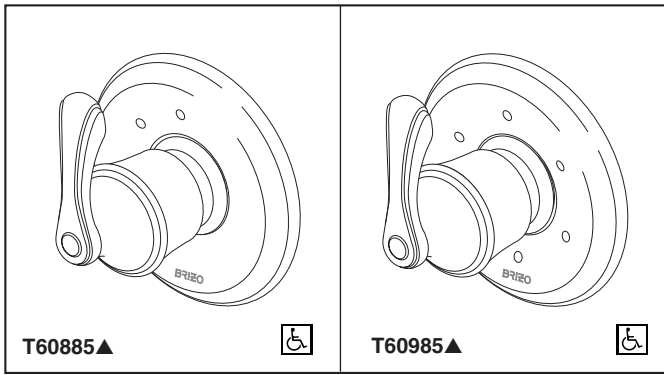

BRIZO®

CUSTOM SHOWER DIVERTER

- Charlotte™ Collection
- Three Function Diverter Trim (T60885)
- Six Function Diverter Trim (T60985)

Submitted Model No.: _____

Specific Features: _____

▲ Designate proper finish suffix

STANDARD SPECIFICATIONS

- Three function diverter: 2 individual positions, 1 shared positions.
- Six function diverter: 3 individual positions, 3 shared positions.
- Must also order R60700 rough-in.

WARRANTY