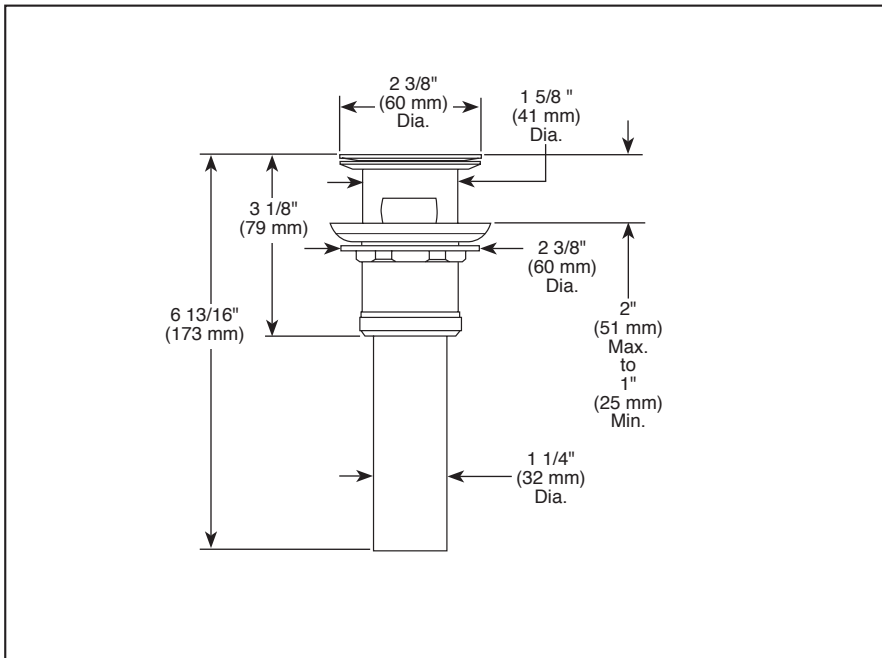

RP72412▲

Submitted Model No.: _____

Specific Features: _____

▲ Designate Proper Finish Suffix

BRIZO®

GRID STRAINER LAVATORY DRAIN ASSEMBLY

- Grid Strainer Drain
- For Use with Lavatory Sinks With Overflow Drain Holes

STANDARD SPECIFICATIONS:

- Grid strainer drain.
- For use with lavatory sinks with overflow drain holes.
- Fits sinks with standard 1 5/8" drain hole size.

WARRANTY

- Lifetime limited warranty on parts (other than electronic parts and batteries) and finishes: or, for commercial users, for 5 years from date of purchase.
- 5 year limited warranty on electronic parts (other than batteries); or, for commercial users, for 1 year from the date of purchase. No warranty is provided on batteries.