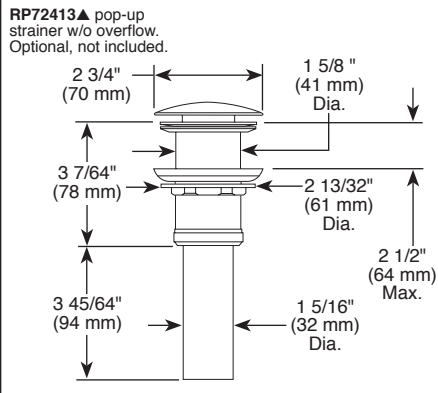

COMPLIES WITH:

- ASME A112.18.1 / CSA B125.1
- ASME A112.18.2 / CSA B125.2
- Indicates compliance to ICC/ANSI A117.1
- EPA WaterSense®
- Verified compliant with 0.25% weighted average Pb content regulations