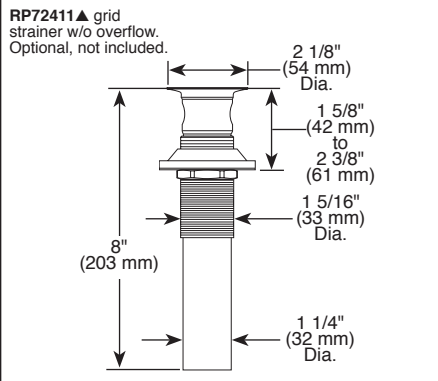

COMPLIES WITH:

- ASME A112.18.1 / CSA B125.1
- ASME A112.18.2 / CSA B125.2
- Indicates compliance to ICC/ANSI A117.1
- EPA WaterSense®
- Verified compliant with 0.25% weighted average Pb content regulations