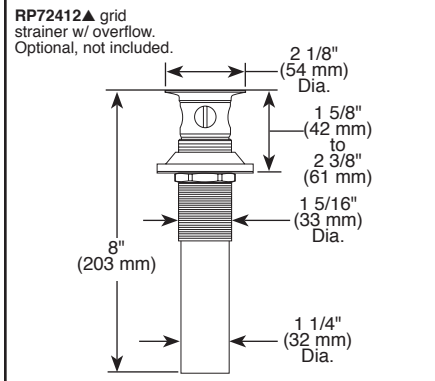

COMPLIES WITH:

- ASME A112.18.1 / CSA B125.1
- ASME A112.18.2 / CSA B125.2
- Indicates compliance to ICC/ANSI A117.1
- EPA WaterSense®
- Verified compliant with 0.25% weighted average Pb content regulations