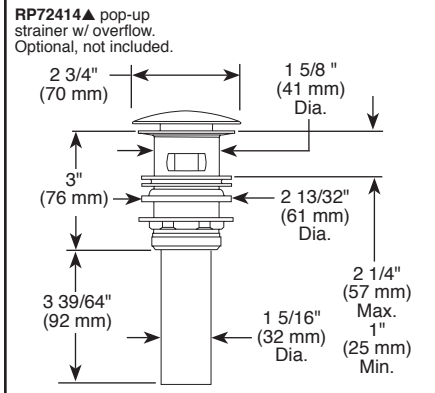

COMPLIES WITH:

- ASME A112.18.1 / CSA B125.1
- ASME A112.18.2 / CSA B125.2
- Indicates compliance to ICC/ANSI A117.1
- EPA WaterSense®
- Verified compliant with 0.25% weighted average Pb content regulations