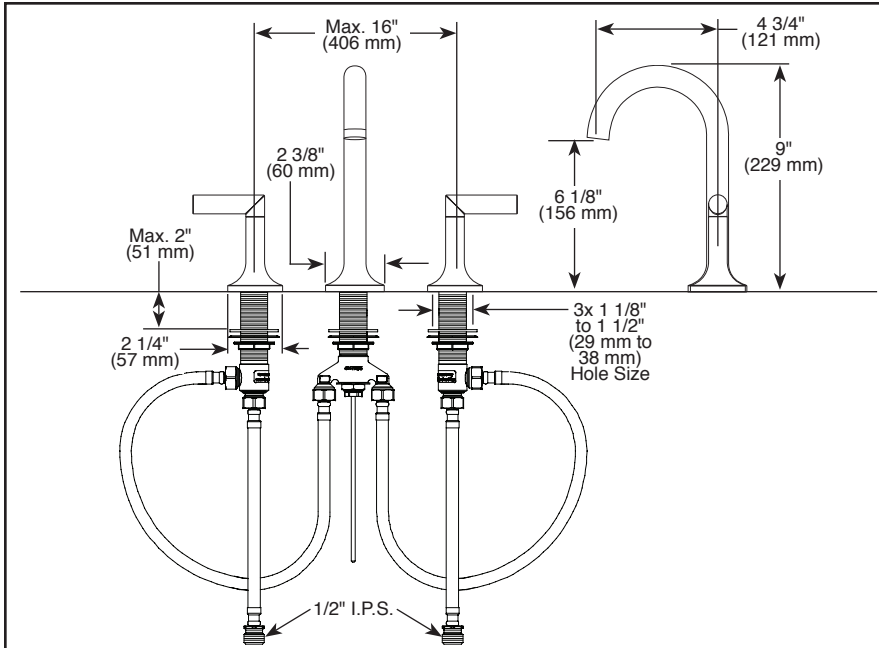

COMPLIES WITH:

- ASME A112.18.1 / CSA B125.1
- ASME A112.18.2 / CSA B125.2
- Indicates compliance to ICC/ANSI A117.1
- EPA WaterSense®
- Verified compliant with 0.25% weighted average Pb content regulations