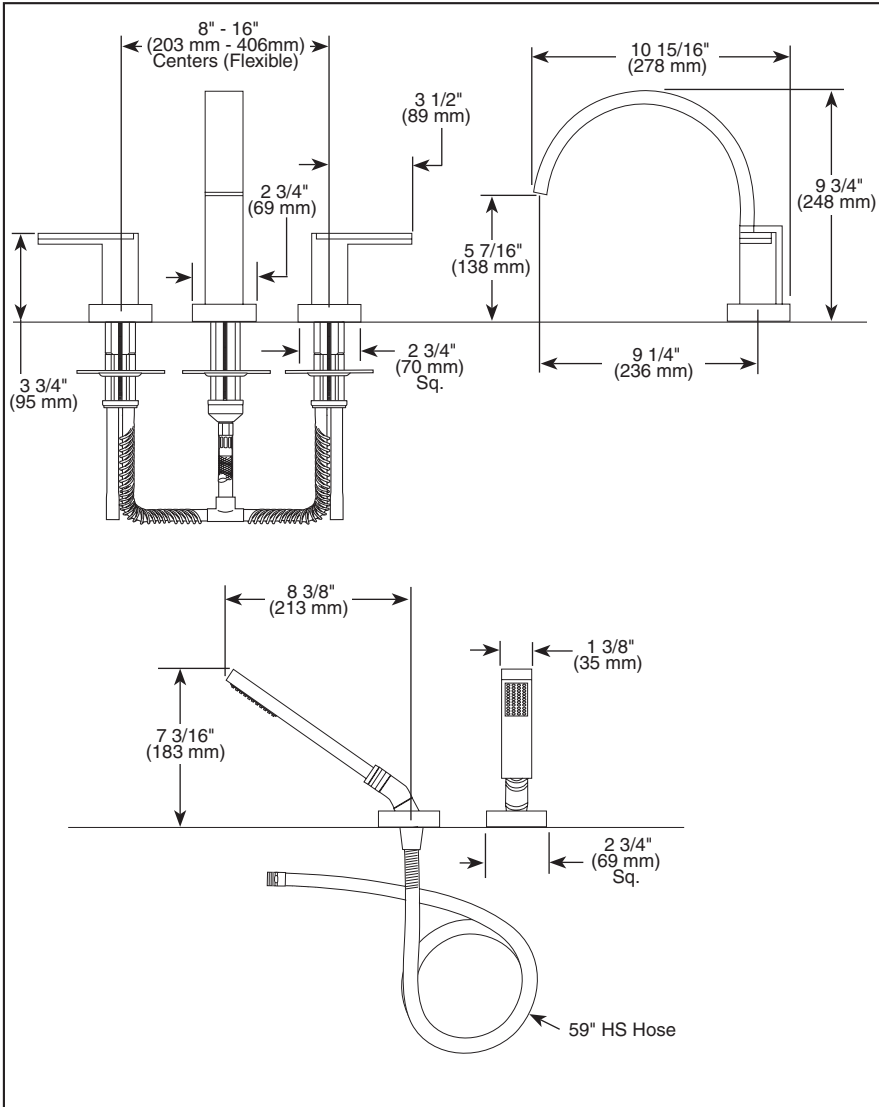

Submitted Model No.: _____

Specific Features: _____

▲ Designate proper finish suffix

BRIZO®

ROMAN TUB/WHIRLPOOL FAUCET TRIM

- Siderna™ Bath Collection
- Three Hole Installation (T67380 & T67381 Series)
- Four Hole Installation (T67480 & T67481 Series)
- Rough-In Kit Must Also be Ordered to Complete Installation (R64707 for four hole and R62707 for three hole)

STANDARD SPECIFICATIONS:

- Trim Only for two handle Roman Tub faucet for concealed mounting.
- 10 15/16" (278 mm) long, 9 3/4" (248 mm) high slip-on rigid spout.
- Temperature and volume controlled with handles.
- Rough-In kit must also be ordered to complete installation (R64707 for four hole and R62707 for three hole). There are separate specification sheets on each rough-in kit if more details are required.
- Handshower includes double check valves for backflow prevention (T67480 & T67481).
- Handshower flows 2.5 gpm @ 80 psi.
- Minimum 4 1/2" (114 mm) to maximum 10" (254 mm) distance between holes.
- Accommodates up to 2 1/2" deck thickness.

COMPLETE VALVE COMPLIES WITH:

- ASME A112.18.1 / CSA B125.1
- Indicates compliance to ICC/ANSI A117.1

Delta reserves the right (1) to make changes in specifications and materials, and (2) to change or discontinue models, both without notice or obligation. Dimensions are for reference only. See current full-line price book or www.brizo.com for finish options and product availability.