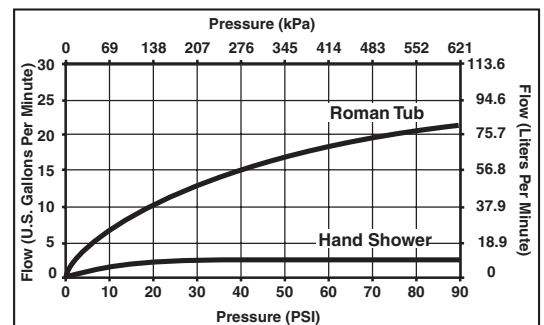

Delta reserves the right (1) to make changes in specifications and materials, and (2) to change or discontinue models, both without notice or obligation. Dimensions are for reference only. See current full-line price book or www.brizo.com for finish options and product availability.

BSP-B-T67380 Rev. A

Delta Faucet Company

Indianapolis, IN 46280
A Division of Masco Corporation of Indiana
© 2010 Masco Corporation of Indiana