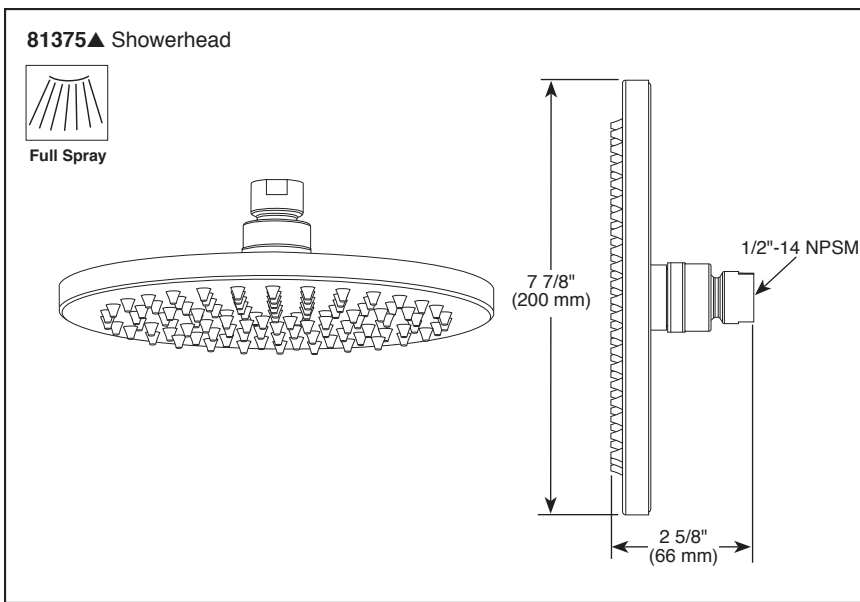

Submitted Model No.: _____

Specific Features: _____

▲ Designate proper finish suffix

BRIZO®

SHOWERHEAD

- Round Ceiling Mount Showerhead
- 2.5 GPM Max @ 80 PSI

STANDARD SPECIFICATIONS:

- Standard 1/2" pipe fitting connection.
- 2.5 GPM Max @ 80 PSI.
- Wrench flats for tightening.
- Solid fabricated brass showerhead.
- Showerhead is intended for ceiling supply but ball connector rotates and pivots (15° in all directions) so it can be used with wall mounted showerheads.