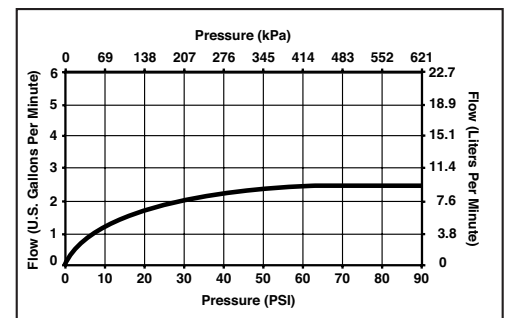

Delta reserves the right (1) to make changes in specifications and materials, and (2) to change or discontinue models, both without notice or obligation. Dimensions are for reference only.

BSP-B-81375 Rev. A

Delta Faucet Company
55 E. 111th Street, Indianapolis, Indiana 46280
350 South Edgeware Road, St. Thomas, ON N5P 4L1
© 2012 Masco Corporation of Indiana