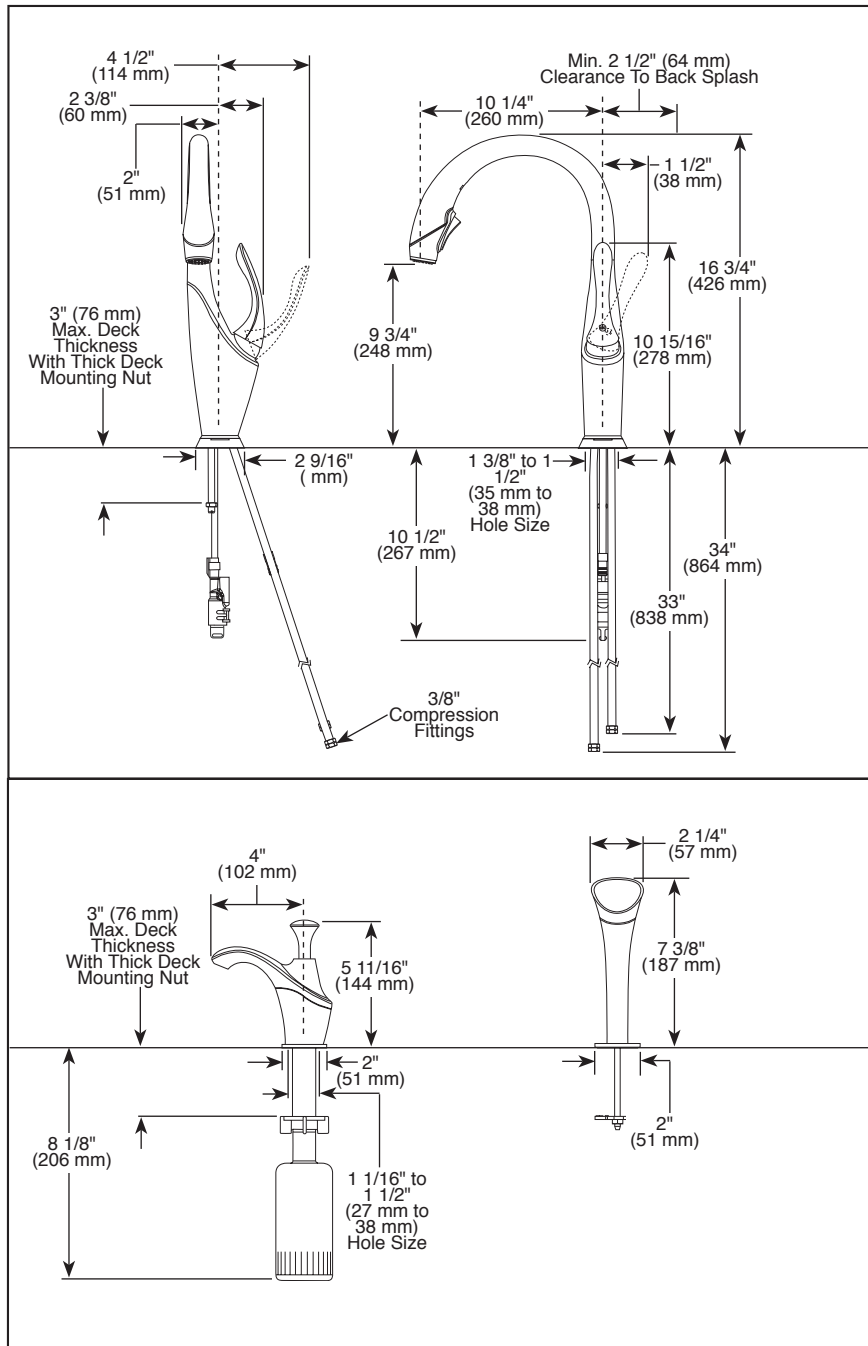

Submitted Model No.: _____
 Specific Features: _____

▲ Designate proper finish suffix

BRIZO® KITCHEN FAUCETS

- Vuelo® Collection
- Single Handle Deck Mount
- 2-Function Pull-Down
- Single, 2, or 3 Hole Sink Applications
- Centermount
- Optional Vase and Soap Dispenser
- MagneDock® Magnetic Docking

STANDARD SPECIFICATIONS:

- Single handle, 2-function pull-down kitchen faucets for mounting on single, two, and three hole sinks (with optional accessory order).
- SmartTouch® on/off functionality.
- On-off indicator light also signals when batteries run low.
- 16 3/4" (426 mm) high, 10 1/4 (260 mm) long, spout swings 360°.
- Lever handle. Control mechanism shall be full-motion valve cartridge.
- Touch-Clean® sprayhead.
- Quick connect hoses.
- Pull-down wand operates in an aerated or spray mode via ergonomic button.
- MagneDock® magnetic docking.
- Thin deck mounting aid to help secure product if used on thin sinks.
- Spacer for mounting nut to reduce number of turns required for installation.
- Mounting wrench to assist in tightening mounting nut securely.
- Hose travels inside mounting shank so it will not interfere with deck edges.

COMPLIES WITH:

- ASME A112.18.1 / CSA B125.1
- ASME A112.18.6
- Indicates compliance to ICC/ANSI A117.1
- Verified compliant with .25% weighted average Pb content regulations.

Delta reserves the right (1) to make changes in specifications and materials, and (2) to change or discontinue models, both without notice or obligation. Dimensions are for reference only. See current full-line price book or www.brizo.com for finish options and product availability.