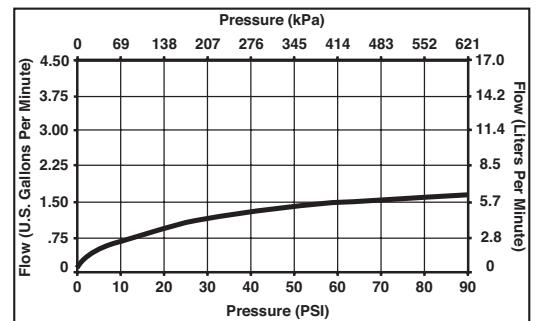

Delta reserves the right (1) to make changes in specifications and materials, and (2) to change or discontinue models, both without notice or obligation. Dimensions are for reference only. See current full-line price book or www.brizo.com for finish options and product availability.

BSP-K-64355LF Rev. C

Delta Faucet Company
Indianapolis, Indiana 46280
A Division of Masco Corporation of Indiana
© 2014 Masco Corporation of Indiana