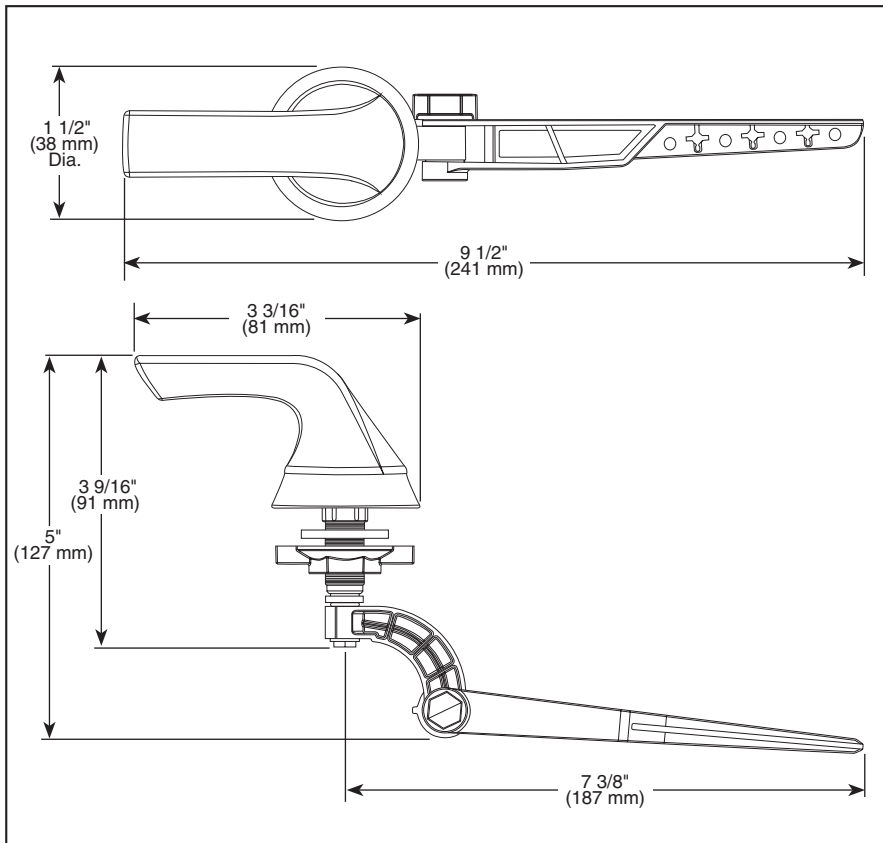

## ACCESSORIES

- Sotria™ Series
- Universal Flush Lever

Submitted Model No.: \_\_\_\_\_

Specific Features: \_\_\_\_\_

▲ Designate proper finish suffix

### STANDARD SPECIFICATIONS:

- Installation instructions included with product.
- Universal front or side mount tank lever.