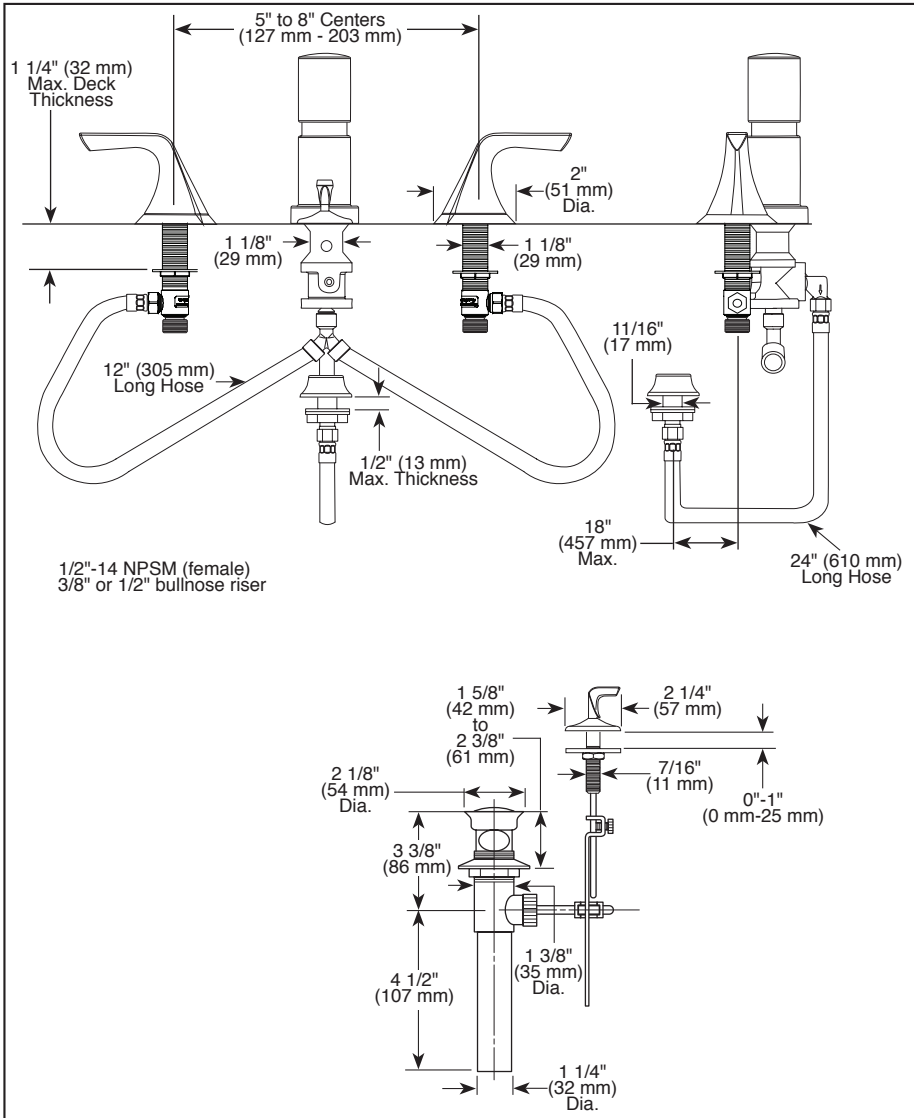

## BIDET FAUCET

- Sotria™ Bath Collection
- Two Handle Bidet Faucet
- 4 Hole Applications
- 5" to 8" Centers
- Diverter with Integral Vacuum Breaker

68450▲

Submitted Model No.: \_\_\_\_\_

Specific Features: \_\_\_\_\_

### STANDARD SPECIFICATIONS:

- Three handle bidet faucet for exposed mounting on 4 hole applications.
- Widespread 5" to 8" centers.
- Control mechanism shall be of the rotating ceramic cylinder type with 90° (1/4 turn) rotation.
- Metal drain has pop-up type fitting with plated flange and stopper.
- Diverter with integral vacuum breaker.
- Directional handle for rim flush or rosette spray douche.
- Handles attach to end valves by use of rare earth magnets inside handles. No set screw required. Simplifies installation and provides flush mount installation.