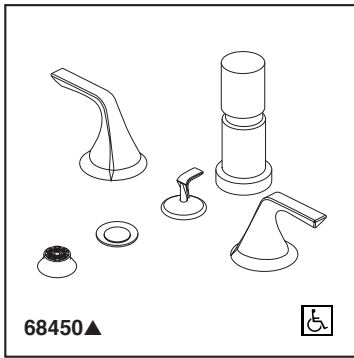

## BIDET FAUCET

- Sotria™ Bath Collection
- Two Handle Bidet Faucet
- 4 Hole Applications
- 5" to 8" Centers
- Diverter with Integral Vacuum Breaker

68450▲

Submitted Model No.: \_\_\_\_\_

Specific Features: \_\_\_\_\_

### STANDARD SPECIFICATIONS:

- Three handle bidet faucet for exposed mounting on 4 hole applications.
- Widespread 5" to 8" centers.
- Control mechanism shall be of the rotating ceramic cylinder type with 90° (1/4 turn) rotation.
- Metal drain has pop-up type fitting with plated flange and stopper.
- Diverter with integral vacuum breaker.
- Directional handle for rim flush or rosette spray douche.
- Handles attach to end valves by use of rare earth magnets inside handles. No set screw required. Simplifies installation and provides flush mount installation.