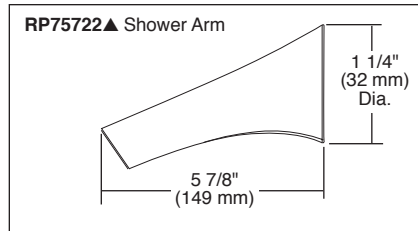

## TUB AND SHOWER FAUCET TRIM

Submitted Model No.: \_\_\_\_\_

Specific Features: \_\_\_\_\_

**RP74785 Available Extension Kit**

▲ Designate proper finish suffix

- Sotria™ Bath Collection
- TempAssure® Thermostatic
- Valve Only (T60050)
- Shower Only (T60250)
- Tub/Shower (T60450)

### STANDARD SPECIFICATIONS:

- TempAssure® thermostatic valve cartridge.
- Thermostatic wax element maintains the outlet temperature to  $\pm 3.6^\circ\text{F}$ .
- Must also order MultiChoice® Universal rough valve body.
- Back-to-back installation capability.
- Lever volume control handle; temperature adjustment lever.
- Graphics indicate hot/cold temperature adjustment.
- Field adjustable to limit handle rotation into hot water zone.
- All parts replaceable from the front of the valve.
- Adjusts for up to 1" wall thickness. Optional extension kit (RP74785) extends rough installation up to 1 3/4"
- Tool for showerhead to showerarm assembly provided.
- Decorative, cast brass showerarm and tub spout with slip-on feature and integrated pull-up diverter.
- Multi-function showerhead featuring H<sub>2</sub>Okinetic Technology; 2.0 gpm @ 80 PSI (7.6 L/Min @ 552 kPa).