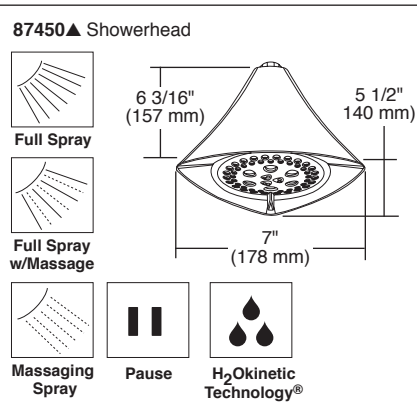

## TUB AND SHOWER FAUCET TRIM

Submitted Model No.: \_\_\_\_\_

Specific Features: \_\_\_\_\_

**RP74785 Available Extension Kit**

▲ Designate proper finish suffix

- Sotria™ Bath Collection
- TempAssure® Thermostatic
- Valve Only (T60050)
- Shower Only (T60250)
- Tub/Shower (T60450)

### STANDARD SPECIFICATIONS:

- TempAssure® thermostatic valve cartridge.
- Thermostatic wax element maintains the outlet temperature to  $\pm 3.6^\circ\text{F}$ .
- Must also order MultiChoice® Universal rough valve body.
- Back-to-back installation capability.
- Lever volume control handle; temperature adjustment lever.
- Graphics indicate hot/cold temperature adjustment.
- Field adjustable to limit handle rotation into hot water zone.
- All parts replaceable from the front of the valve.
- Adjusts for up to 1" wall thickness. Optional extension kit (RP74785) extends rough installation up to 1 3/4"
- Tool for showerhead to showerarm assembly provided.
- Decorative, cast brass showerarm and tub spout with slip-on feature and integrated pull-up diverter.
- Multi-function showerhead featuring H<sub>2</sub>Okinetic Technology; 2.0 gpm @ 80 PSI (7.6 L/Min @ 552 kPa).