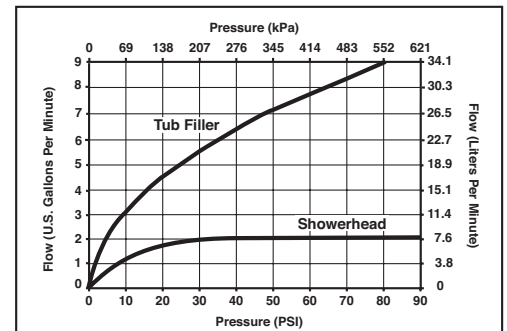

COMPLIES WITH:

- ASME A112.18.1 / CSA B125.1
- Indicates compliance to ICC/ANSI A117.1 - Applies to valve control only.
- EPA WaterSense®