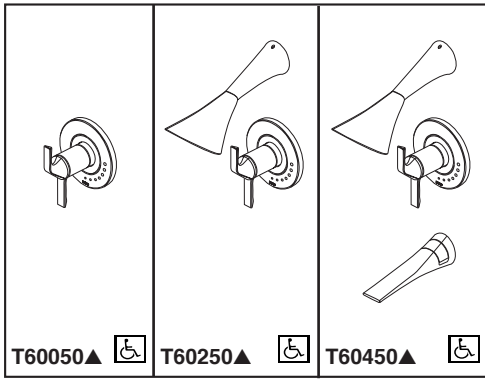

## TUB AND SHOWER FAUCET TRIM

Submitted Model No.: \_\_\_\_\_

Specific Features: \_\_\_\_\_

**RP74785 Available Extension Kit**

▲ Designate proper finish suffix

- Sotria™ Bath Collection
- TempAssure® Thermostatic
- Valve Only (T60050)
- Shower Only (T60250)
- Tub/Shower (T60450)

### STANDARD SPECIFICATIONS:

- TempAssure® thermostatic valve cartridge.
- Thermostatic wax element maintains the outlet temperature to  $\pm 3.6^\circ\text{F}$ .
- Must also order MultiChoice® Universal rough valve body.
- Back-to-back installation capability.
- Lever volume control handle; temperature adjustment lever.
- Graphics indicate hot/cold temperature adjustment.
- Field adjustable to limit handle rotation into hot water zone.
- All parts replaceable from the front of the valve.
- Adjusts for up to 1" wall thickness. Optional extension kit (RP74785) extends rough installation up to 1 3/4"
- Tool for showerhead to showerarm assembly provided.
- Decorative, cast brass showerarm and tub spout with slip-on feature and integrated pull-up diverter.
- Multi-function showerhead featuring H<sub>2</sub>Okinetic Technology; 2.0 gpm @ 80 PSI (7.6 L/Min @ 552 kPa).