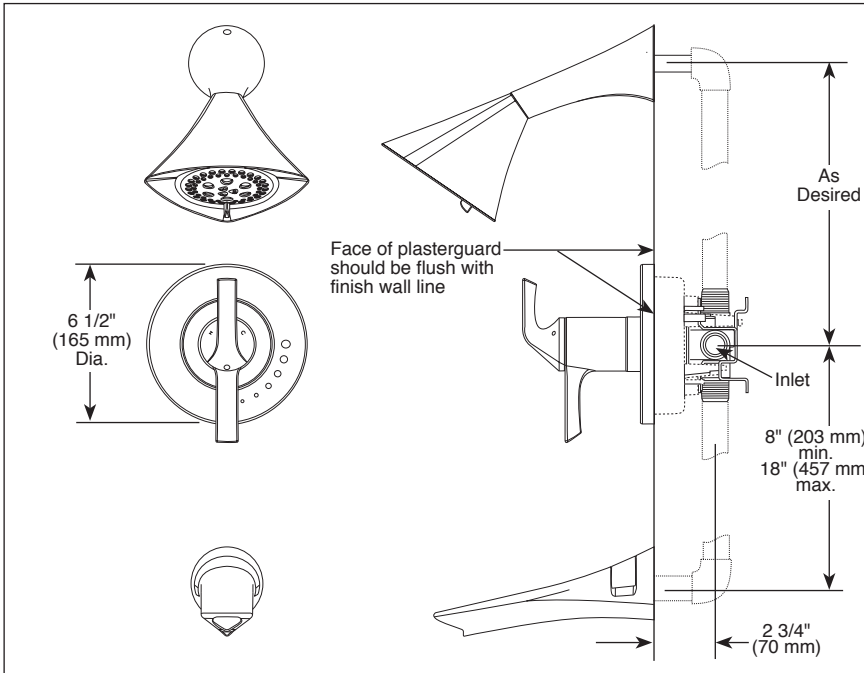

## TUB AND SHOWER FAUCET TRIM

Submitted Model No.: \_\_\_\_\_

Specific Features: \_\_\_\_\_

**RP74785 Available Extension Kit**

▲ Designate proper finish suffix

- Sotria™ Bath Collection
- TempAssure® Thermostatic
- Valve Only (T60050)
- Shower Only (T60250)
- Tub/Shower (T60450)

### STANDARD SPECIFICATIONS:

- TempAssure® thermostatic valve cartridge.
- Thermostatic wax element maintains the outlet temperature to  $\pm 3.6^\circ\text{F}$ .
- Must also order MultiChoice® Universal rough valve body.
- Back-to-back installation capability.
- Lever volume control handle; temperature adjustment lever.
- Graphics indicate hot/cold temperature adjustment.
- Field adjustable to limit handle rotation into hot water zone.
- All parts replaceable from the front of the valve.
- Adjusts for up to 1" wall thickness. Optional extension kit (RP74785) extends rough installation up to 1 3/4"
- Tool for showerhead to showerarm assembly provided.
- Decorative, cast brass showerarm and tub spout with slip-on feature and integrated pull-up diverter.
- Multi-function showerhead featuring H<sub>2</sub>Okinetic Technology; 2.0 gpm @ 80 PSI (7.6 L/Min @ 552 kPa).