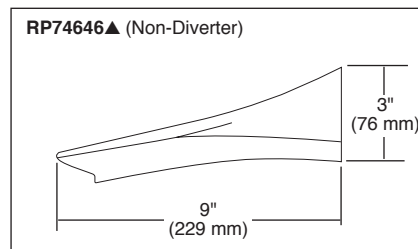

## TUB AND SHOWER FAUCET TRIM

Submitted Model No.: \_\_\_\_\_

Specific Features: \_\_\_\_\_

**RP74785 Available Extension Kit**

▲ Designate proper finish suffix

- Sotria™ Bath Collection
- TempAssure® Thermostatic
- Valve Only (T60050)
- Shower Only (T60250)
- Tub/Shower (T60450)

### STANDARD SPECIFICATIONS:

- TempAssure® thermostatic valve cartridge.
- Thermostatic wax element maintains the outlet temperature to  $\pm 3.6^\circ\text{F}$ .
- Must also order MultiChoice® Universal rough valve body.
- Back-to-back installation capability.
- Lever volume control handle; temperature adjustment lever.
- Graphics indicate hot/cold temperature adjustment.
- Field adjustable to limit handle rotation into hot water zone.
- All parts replaceable from the front of the valve.
- Adjusts for up to 1" wall thickness. Optional extension kit (RP74785) extends rough installation up to 1 3/4"
- Tool for showerhead to showerarm assembly provided.
- Decorative, cast brass showerarm and tub spout with slip-on feature and integrated pull-up diverter.
- Multi-function showerhead featuring H<sub>2</sub>Okinetic Technology; 2.0 gpm @ 80 PSI (7.6 L/Min @ 552 kPa).