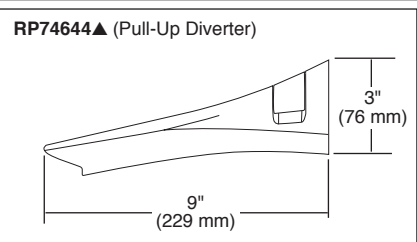

## TUB AND SHOWER FAUCET TRIM

Submitted Model No.: \_\_\_\_\_

Specific Features: \_\_\_\_\_

**RP74785 Available Extension Kit**

▲ Designate proper finish suffix

- Sotria™ Bath Collection
- TempAssure® Thermostatic
- Valve Only (T60050)
- Shower Only (T60250)
- Tub/Shower (T60450)

### STANDARD SPECIFICATIONS:

- TempAssure® thermostatic valve cartridge.
- Thermostatic wax element maintains the outlet temperature to  $\pm 3.6^\circ\text{F}$ .
- Must also order MultiChoice® Universal rough valve body.
- Back-to-back installation capability.
- Lever volume control handle; temperature adjustment lever.
- Graphics indicate hot/cold temperature adjustment.
- Field adjustable to limit handle rotation into hot water zone.
- All parts replaceable from the front of the valve.
- Adjusts for up to 1" wall thickness. Optional extension kit (RP74785) extends rough installation up to 1 3/4"
- Tool for showerhead to showerarm assembly provided.
- Decorative, cast brass showerarm and tub spout with slip-on feature and integrated pull-up diverter.
- Multi-function showerhead featuring H<sub>2</sub>Okinetic Technology; 2.0 gpm @ 80 PSI (7.6 L/Min @ 552 kPa).