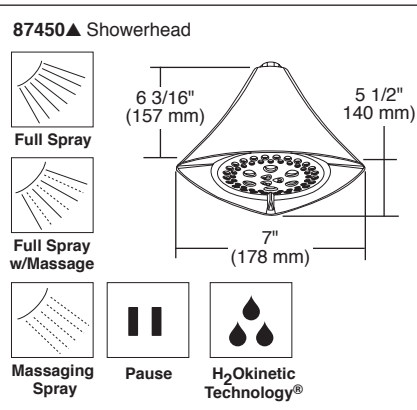

RP74785 Available Extension Kit