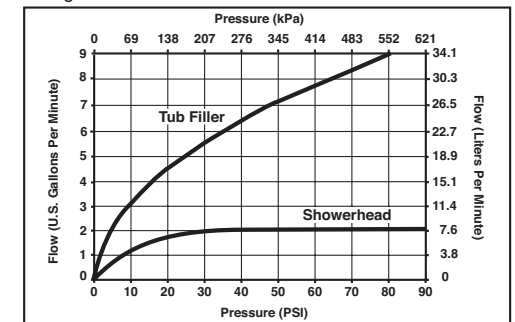

COMPLIES WITH:

1. ASME A112.18.1 / CSA B125.1
   - Indicates compliance to ICC/ANSI A117.1 - Valve control only.
   - EPA WaterSense®
2. Using R60000-UNBX:

For additional flow rate information reference the Brizo price book.

Delta Faucet Company

55 E. 111th Street, Indianapolis, Indiana 46280
350 South Edgeware Road, St. Thomas, Ontario, Canada N5P 4L1
© 2014 Masco Corporation of Indiana