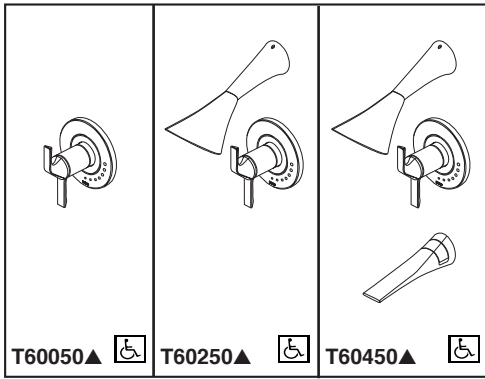

## TUB AND SHOWER FAUCET TRIM

Submitted Model No.: \_\_\_\_\_

Specific Features: \_\_\_\_\_

- Sotria™ Bath Collection
- TempAssure® Thermostatic
- Valve Only (T60050)
- Shower Only (T60250)
- Tub/Shower (T60450)

### STANDARD SPECIFICATIONS:

- TempAssure® thermostatic valve cartridge.
- Thermostatic wax element maintains the outlet temperature to  $\pm 3.6^\circ\text{F}$ .
- Must also order MultiChoice® Universal rough valve body (R60000 Series).
- Back-to-back installation capability.
- Lever volume control handle; temperature adjustment lever.
- Graphics indicate hot/cold temperature adjustment.
- Field adjustable to limit handle rotation into hot water zone.
- All parts replaceable from the front of the valve.
- Adjusts for up to 1" wall thickness. Optional extension kit (RP74785) extends rough installation up to 1 3/4"
- Tool for showerhead to showerarm assembly provided.
- Decorative, cast brass showerarm and tub spout with slip-on feature and integrated pull-up diverter.
- Multi-function showerhead featuring H<sub>2</sub>Okinetic Technology; 2.0 gpm @ 80 PSI (7.6 L/Min @ 552 kPa).