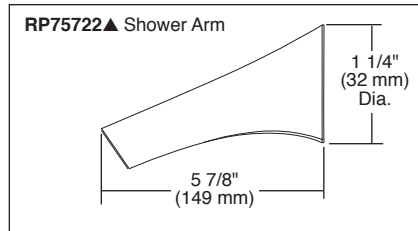

RP74785 Available Extension Kit