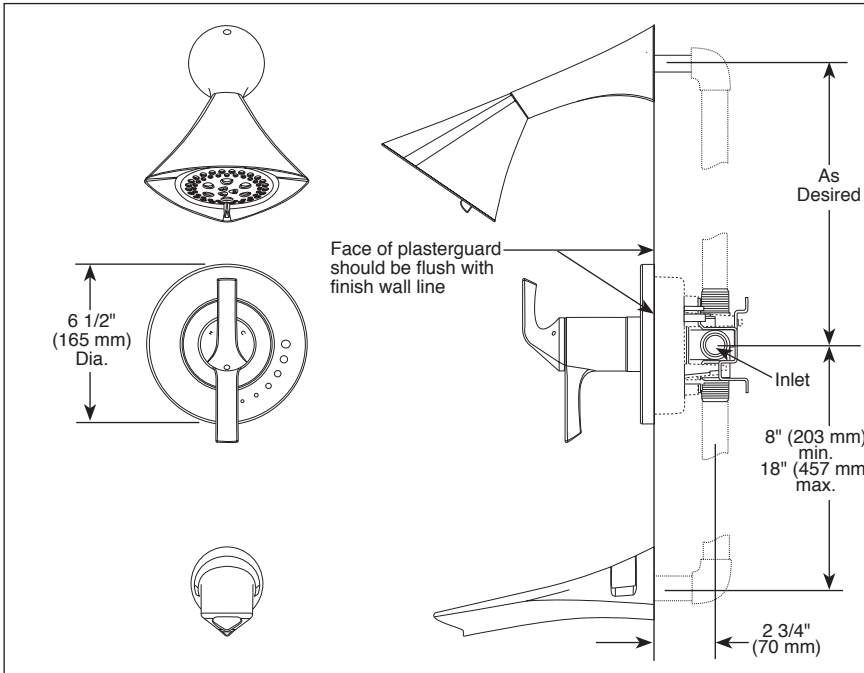

## TUB AND SHOWER FAUCET TRIM

Submitted Model No.: \_\_\_\_\_

Specific Features: \_\_\_\_\_

- Sotria™ Bath Collection
- TempAssure® Thermostatic
- Valve Only (T60050)
- Shower Only (T60250)
- Tub/Shower (T60450)

### STANDARD SPECIFICATIONS:

- TempAssure® thermostatic valve cartridge.
- Thermostatic wax element maintains the outlet temperature to  $\pm 3.6^\circ\text{F}$ .
- Must also order MultiChoice® Universal rough valve body (R60000 Series).
- Back-to-back installation capability.
- Lever volume control handle; temperature adjustment lever.
- Graphics indicate hot/cold temperature adjustment.
- Field adjustable to limit handle rotation into hot water zone.
- All parts replaceable from the front of the valve.
- Adjusts for up to 1" wall thickness. Optional extension kit (RP74785) extends rough installation up to 1 3/4"
- Tool for showerhead to showerarm assembly provided.
- Decorative, cast brass showerarm and tub spout with slip-on feature and integrated pull-up diverter.
- Multi-function showerhead featuring H<sub>2</sub>Okinetic Technology; 2.0 gpm @ 80 PSI (7.6 L/Min @ 552 kPa).