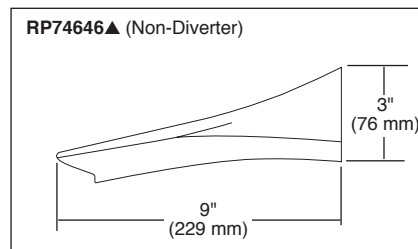

▲ Designate proper finish suffix

Delta reserves the right (1) to make changes in specifications and materials, and (2) to change or discontinue models, both without notice or obligation. Dimensions are for reference only. See current full-line price book or www.brizo.com for finish options and product availability.