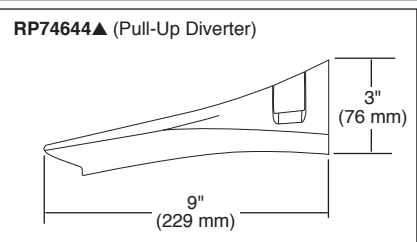

▲ Designate proper finish suffix

Delta reserves the right (1) to make changes in specifications and materials, and (2) to change or discontinue models, both without notice or obligation. Dimensions are for reference only. See current full-line price book or www.brizo.com for finish options and product availability.