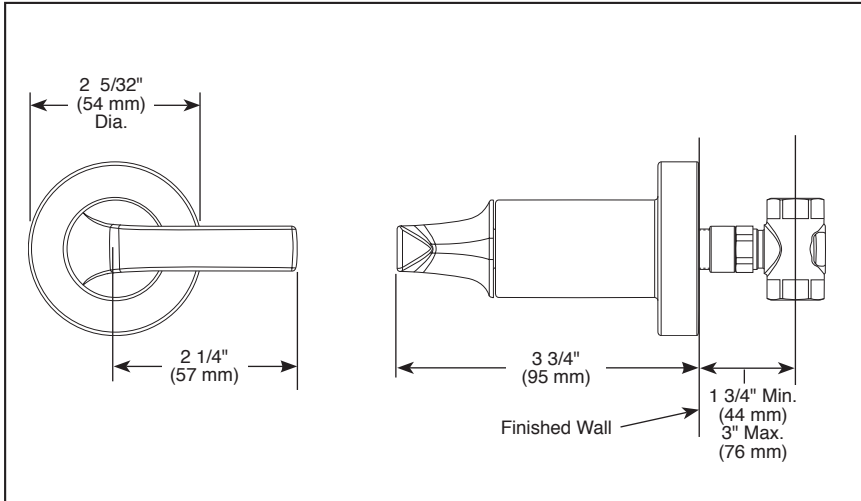

▲ Designate proper finish suffix