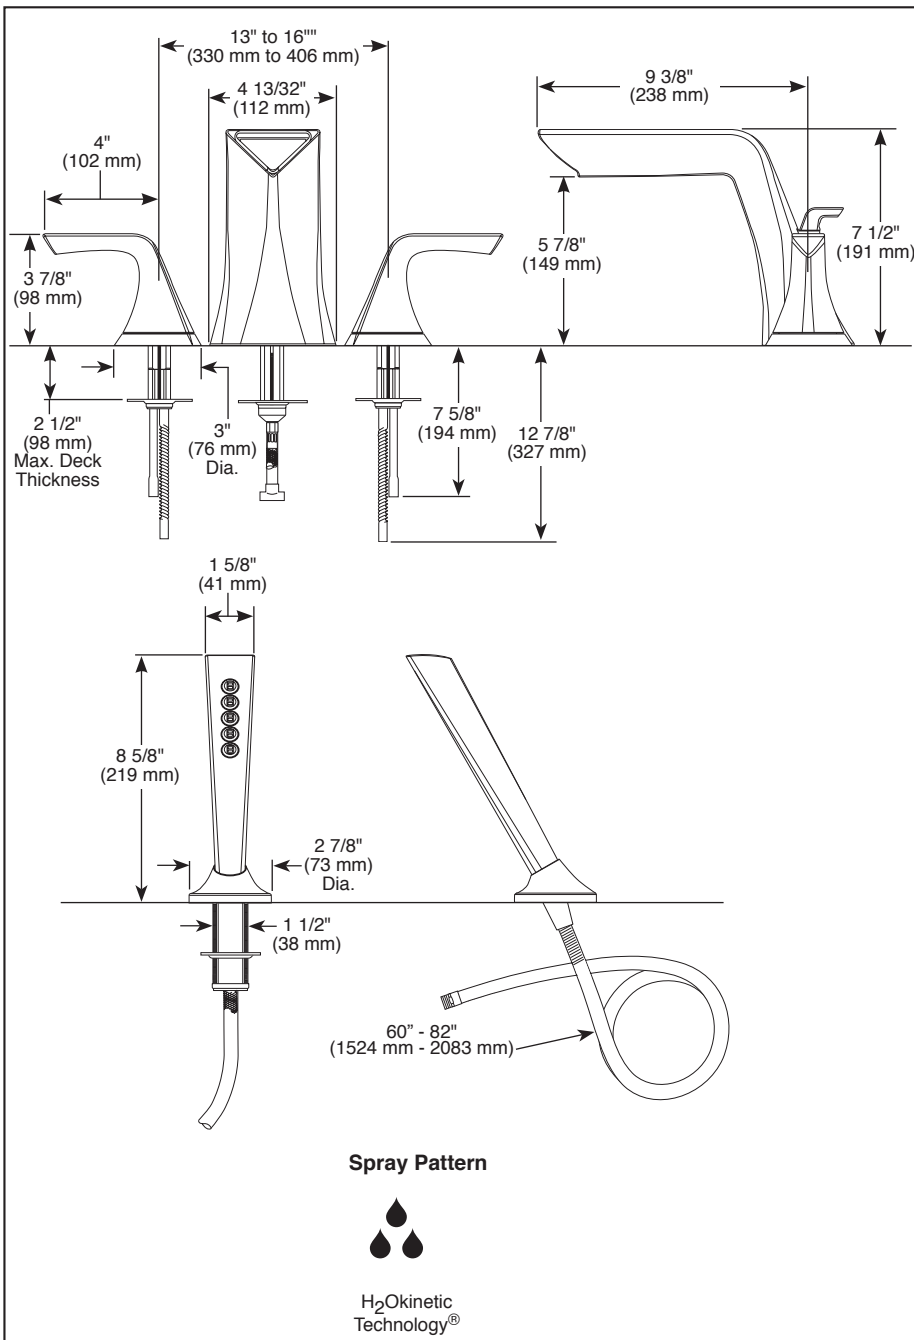

Submitted Model No.: _____

Specific Features: _____

▲ Designate Proper Finish Suffix

Delta reserves the right (1) to make changes in specifications and materials, and (2) to change or discontinue models, both without notice or obligation. Dimensions are for reference only. See current full-line price book or www.brizo.com for finish options and product availability.

BSP-B-T67350 Rev. B

BRIZO®

ROMAN TUB FAUCET TRIM ONLY

- Sotria™ Bath Collection
- Three Hole Installation (T67350)
- Four Hole Installation (T67450)
- Rough-In must also be ordered to complete installation (R64707 for four-hole and R62707 for three-hole).

STANDARD SPECIFICATIONS:

- Trim only for two handle roman tub faucet for concealed mounting.
- 9 3/8" (238 mm) long, 7 1/2" (191 mm) high slip-on rigid spout.
- Temperature and volume controlled with handles.
- Handshower includes dual check valves for backflow prevention (T67450).
- Handshower features H₂Okinetic Technology®; 2.0 gpm @ 80 PSI (7.6 L/min @ 552 kPa).
- 13" to 16" centers.
- Accommodates 2 1/2" deck thickness.
- Handles feature neodymium rare earth magnets to simplify installation and provide secure flush mount installation.
- Adjustable rough-in for thick and thin deck installations.
- 60-82" (1524mm-2083 mm) stretchable finished metal hose (T67450).