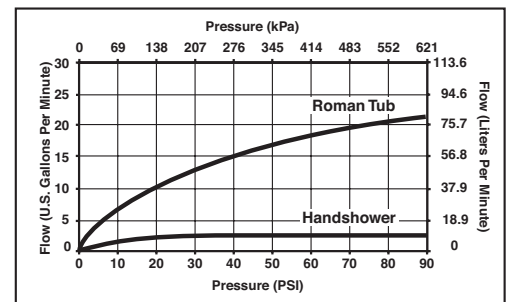

Delta Faucet Company

55 E. 111th Street, Indianapolis, Indiana 46280
350 South Edgeware Road, St. Thomas, ON N5P 4L1
© 2014 Masco Corporation of Indiana