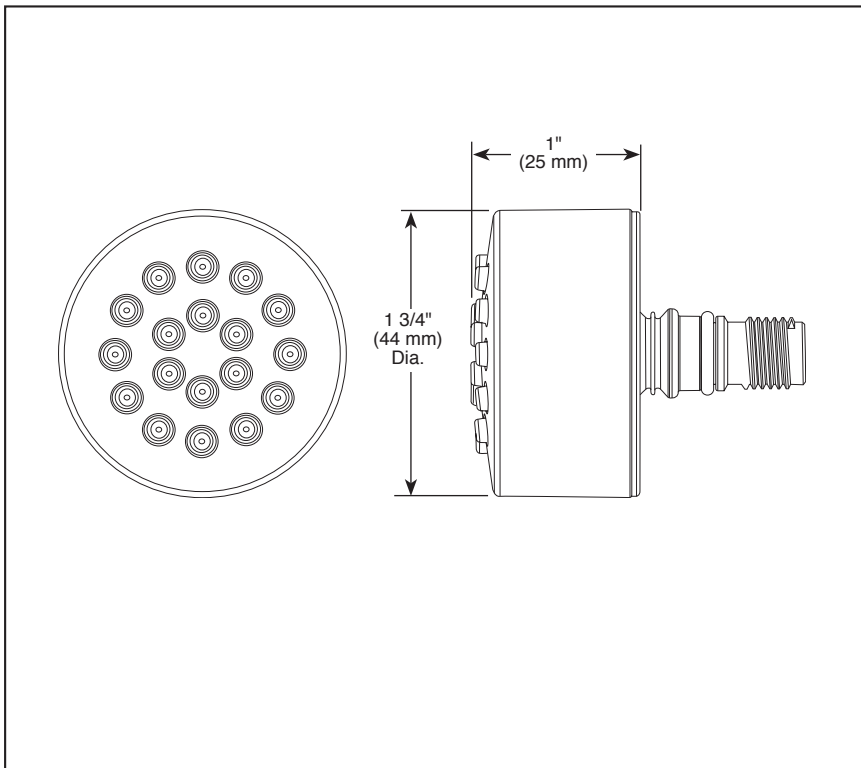

Submitted Model No.: _____

Specific Features: _____

▲ Designate proper finish suffix

BRIZO®

HYDRACHOICE™ TOUCH-CLEAN® SPRAY HEAD

STANDARD SPECIFICATIONS

- Must order rough (R84100) and trim (T84613▲ or T84913▲) separately.
- Spray head automatically extends 1 11/32" out of the wall when water is turned on.
- Spray heads are interchangeable by user.
- Spray heads adjust up to 50° in any direction once extended.
- Features Touch-Clean® spray holes.