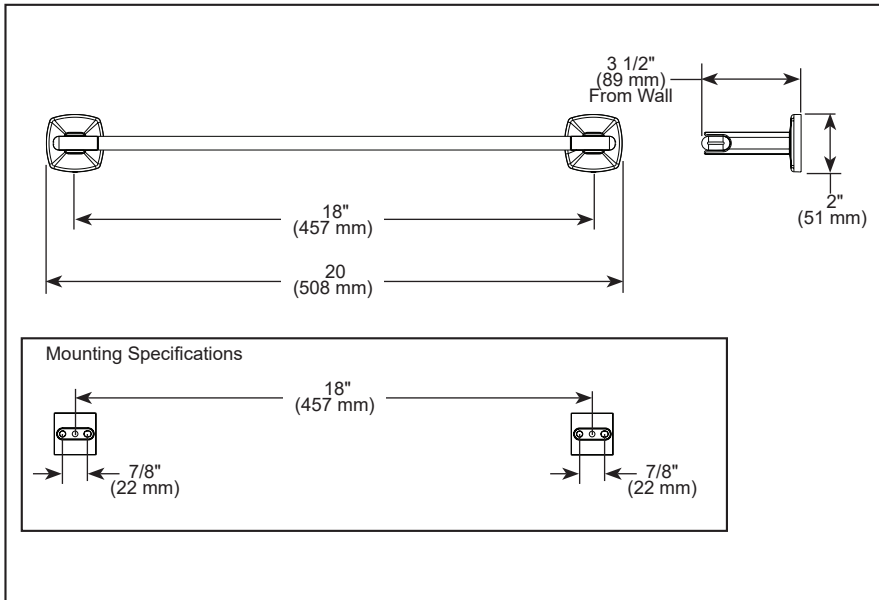

BRIZO®

ACCESSORIES

- Allaria® Collection
- 18" Towel Bar

691867-▲

STANDARD SPECIFICATIONS:

- Wood blocking is preferable behind all wall surfaces. If wood blocking is not available, try finding a wood stud to anchor at least one end of this accessory.
- Mounting hardware and mounting instructions included with product.
- Note: Plastic anchors, screws, toggle bolts, and mounting brackets are included with the mounting hardware.
- All metal construction