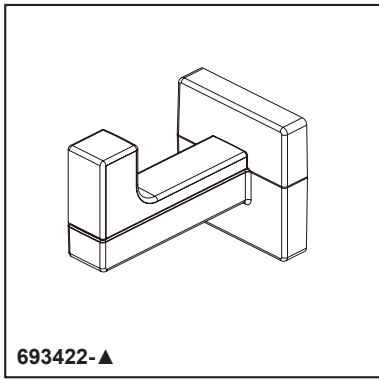

BRIZO®

ACCESSORIES

- Frank Lloyd Wright® Bath Collection by Brizo®
- Single Robe Hook

STANDARD SPECIFICATIONS:

- Wood blocking is preferable behind all wall surfaces. If wood blocking is not available, try finding a wood stud to anchor this accessory.
- Mounting hardware and mounting instructions included with product.
- Note: Plastic anchors, screw, toggle bolts, and mounting brackets are included with the mounting hardware.
- All metal construction. PNTK and NTK finishes are metal construction with wood accent.