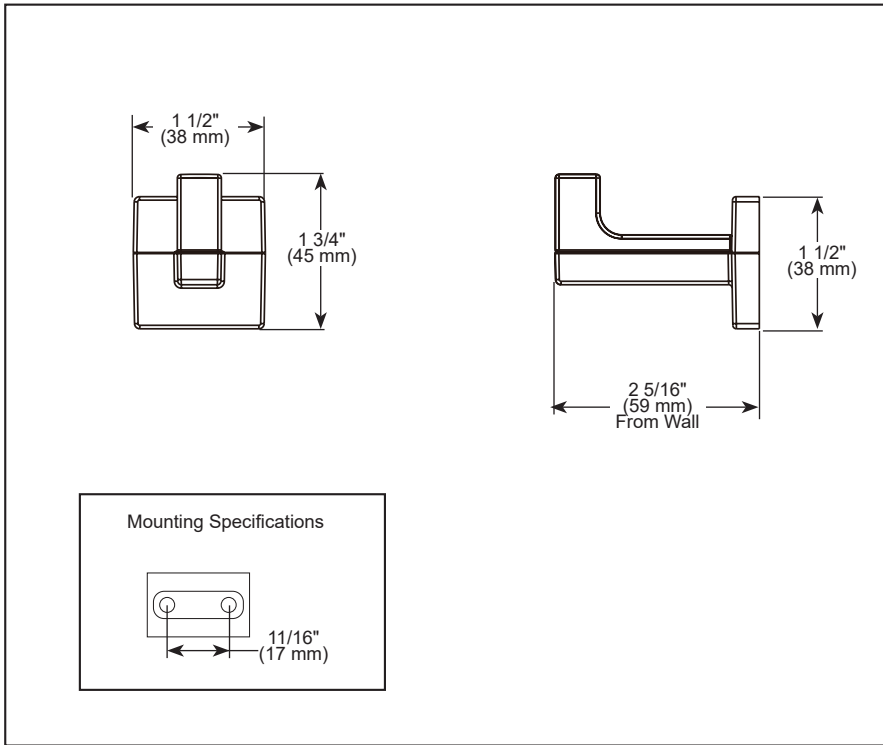

BRIZO®

ACCESSORIES

- Frank Lloyd Wright® Bath Collection by Brizo®
- Single Robe Hook

STANDARD SPECIFICATIONS:

- Wood blocking is preferable behind all wall surfaces. If wood blocking is not available, try finding a wood stud to anchor this accessory.
- Mounting hardware and mounting instructions included with product.
- Note: Plastic anchors, screw, toggle bolts, and mounting brackets are included with the mounting hardware.
- All metal construction. PNTK and NTK finishes are metal construction with wood accent.