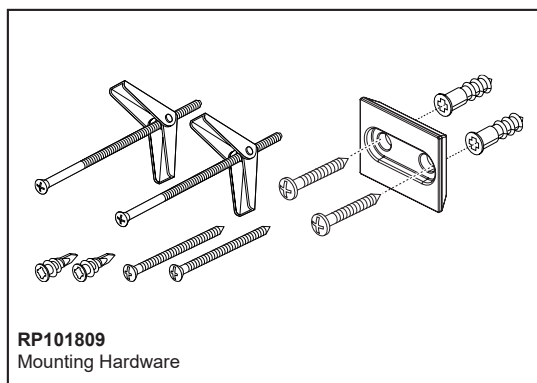

▲ Designate proper finish suffix