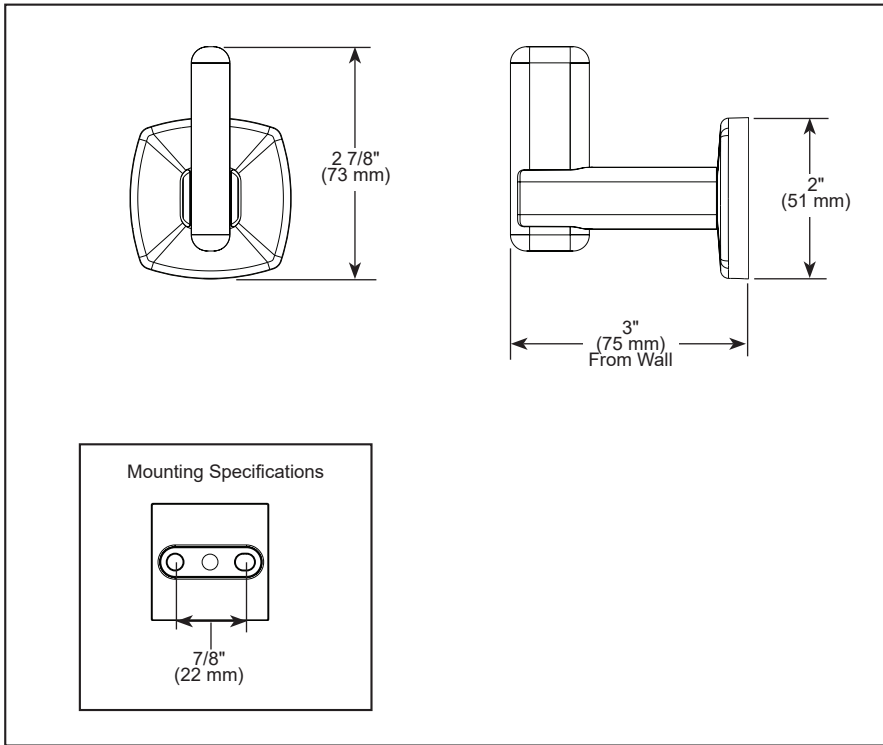

BRIZO®

ACCESSORIES

- Allaria® Collection
- Robe Hook

STANDARD SPECIFICATIONS:

- Wood blocking is preferable behind all wall surfaces. If wood blocking is not available, try finding a wood stud to anchor this accessory.
- Mounting hardware and mounting instructions included with product.
- Note: Plastic anchors, screw, toggle bolts, and mounting brackets are included with the mounting hardware.
- All metal construction with available crystal acrylic option