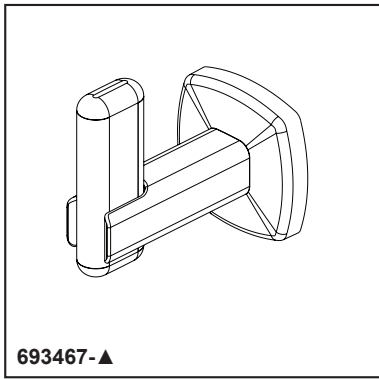

BRIZO®

ACCESSORIES

- Allaria® Collection
- Robe Hook

STANDARD SPECIFICATIONS:

- Wood blocking is preferable behind all wall surfaces. If wood blocking is not available, try finding a wood stud to anchor this accessory.
- Mounting hardware and mounting instructions included with product.
- Note: Plastic anchors, screw, toggle bolts, and mounting brackets are included with the mounting hardware.
- All metal construction with available crystal acrylic option