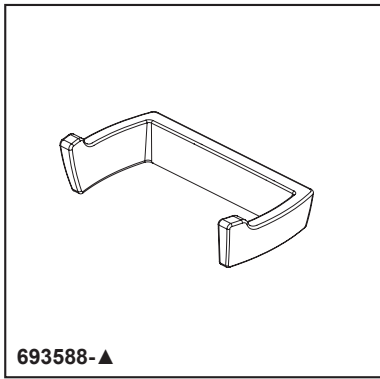

BRIZO®

ACCESSORIES

- Vettis® Bath Collection
- Double Robe Hook

STANDARD SPECIFICATIONS:

- Mounting hardware and mounting instructions included with product.
- Plastic anchors, screws, toggle bolts and mounting bracket are included with the mounting hardware.