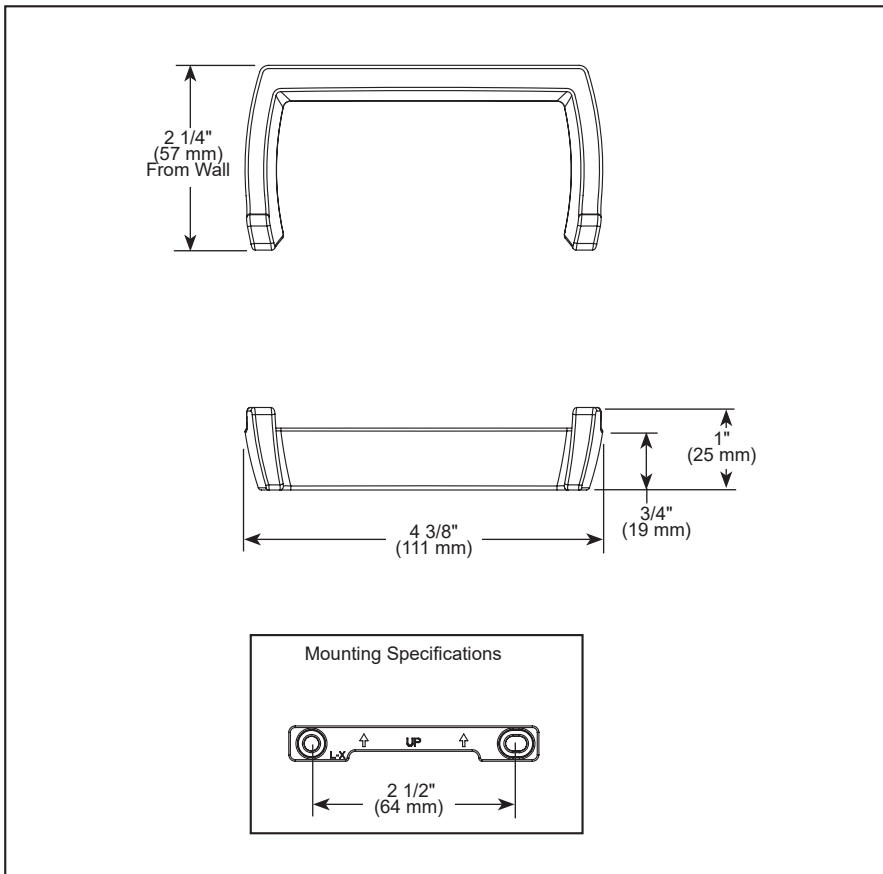

WARRANTY

- Parts and Finish – Lifetime limited warranty; or for commercial purchasers, 10 years for multi-family residential (apartments and condominiums) and 5 years for all other commercial uses, in each case from the date the product is received by the original purchaser or their authorized representative (installation contractor, etc.).
- Please go to www.brizo.com for the complete details of our limited warranty.