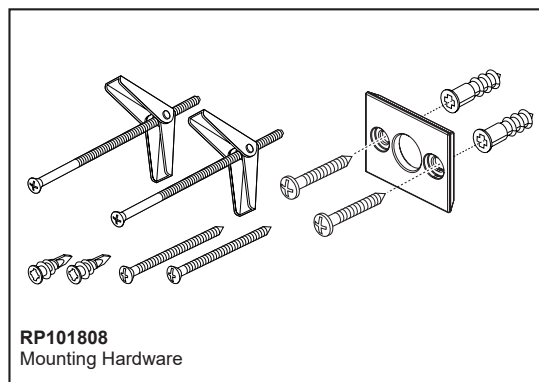

BRIZO®

ACCESSORIES

- Frank Lloyd Wright® Bath Collection by Brizo®
- 8" Mini Towel Bar

694722-▲

RP101808
Mounting Hardware

RP63873
Set Screws & Allen Wrench

▲ Designate proper finish suffix

STANDARD SPECIFICATIONS:

- Wood blocking is preferable behind all wall surfaces. If wood blocking is not available, try finding a wood stud to anchor at least one end of this accessory.
- Mounting hardware and mounting instructions included with product.
- Note: Plastic anchors, screws, toggle bolts, and mounting brackets are included with the mounting hardware.
- All metal construction