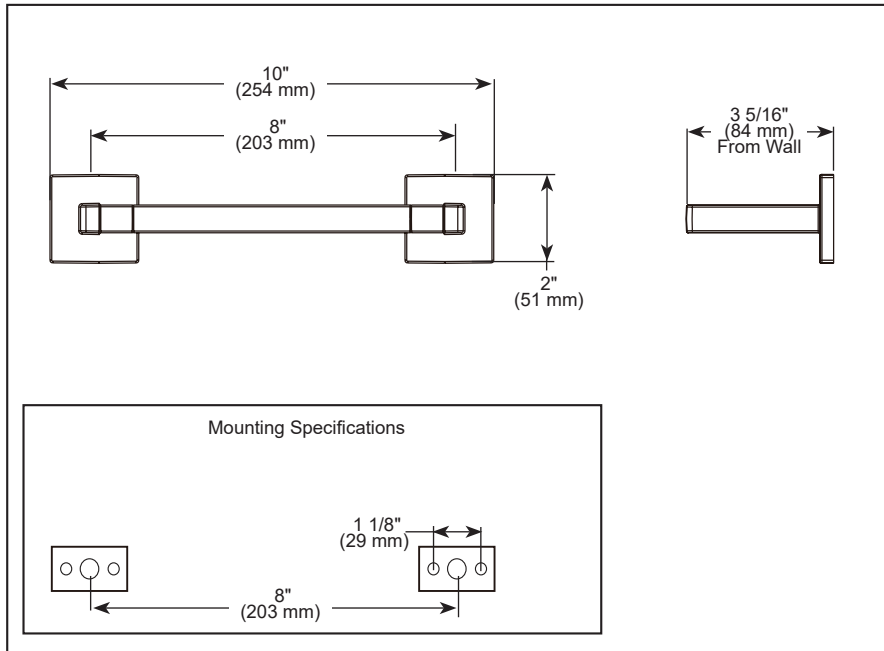

BRIZO®

ACCESSORIES

- Frank Lloyd Wright® Bath Collection by Brizo®
- 8" Mini Towel Bar

694722-▲

RP101808
Mounting Hardware

RP63873
Set Screws & Allen Wrench

▲ Designate proper finish suffix

STANDARD SPECIFICATIONS:

- Wood blocking is preferable behind all wall surfaces. If wood blocking is not available, try finding a wood stud to anchor at least one end of this accessory.
- Mounting hardware and mounting instructions included with product.
- Note: Plastic anchors, screws, toggle bolts, and mounting brackets are included with the mounting hardware.
- All metal construction