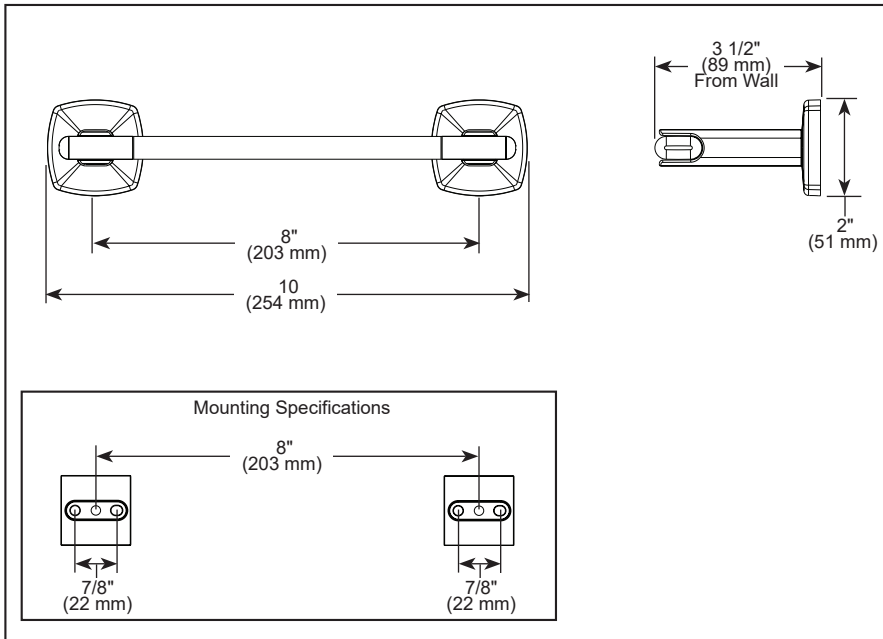

BRIZO®

ACCESSORIES

- Allaria® Collection
- 8" Towel Bar

694767-▲

STANDARD SPECIFICATIONS:

- Wood blocking is preferable behind all wall surfaces. If wood blocking is not available, try finding a wood stud to anchor this accessory.
- Mounting hardware and mounting instructions included with product.
- Note: Plastic anchors, screw, toggle bolts, and mounting brackets are included with the mounting hardware.
- All metal construction with available crystal acrylic option