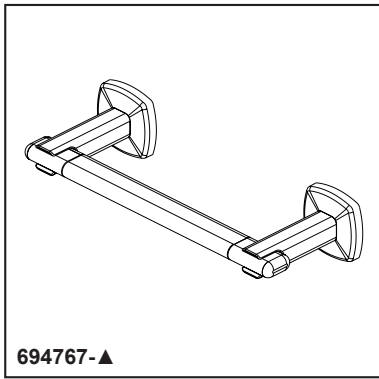

BRIZO®

ACCESSORIES

- Allaria® Collection
- 8" Towel Bar

694767-▲

STANDARD SPECIFICATIONS:

- Wood blocking is preferable behind all wall surfaces. If wood blocking is not available, try finding a wood stud to anchor this accessory.
- Mounting hardware and mounting instructions included with product.
- Note: Plastic anchors, screw, toggle bolts, and mounting brackets are included with the mounting hardware.
- All metal construction with available crystal acrylic option