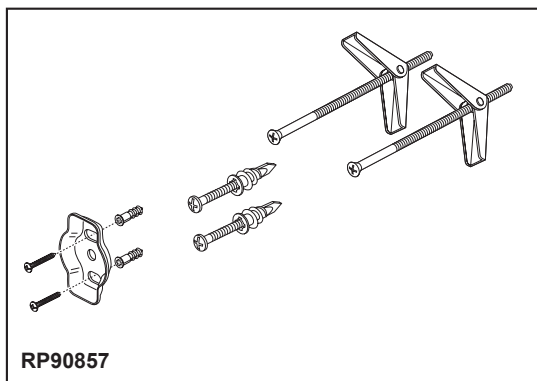

▲ Designate proper finish suffix