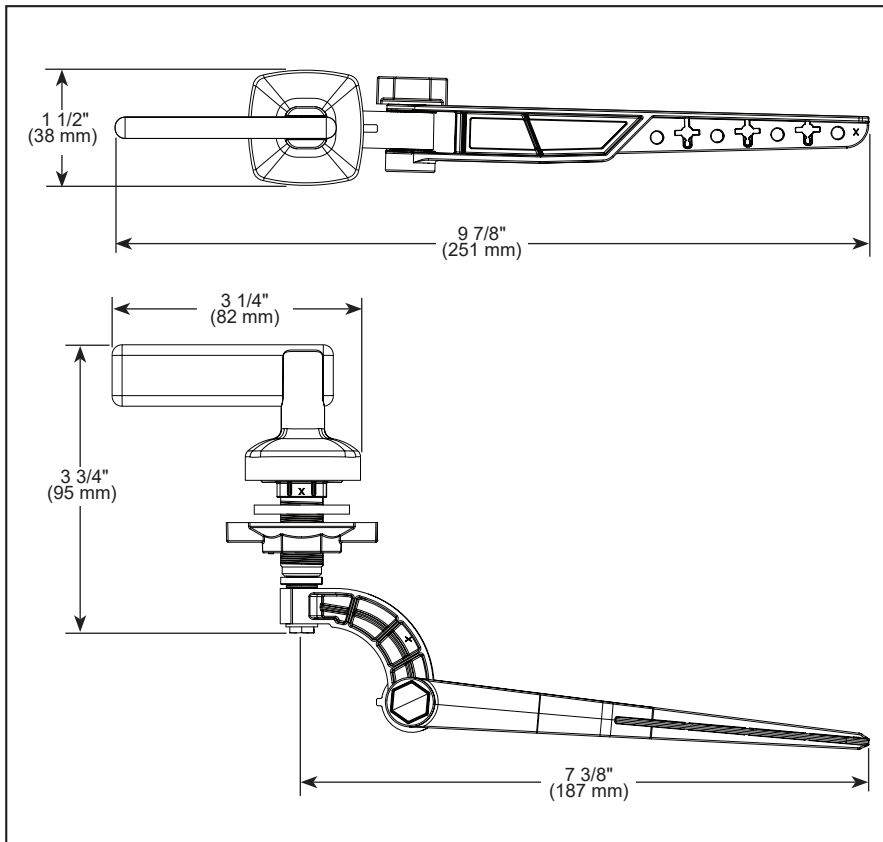

BRIZO®

ACCESSORIES

- Allaria® Collection
- Universal Flush Lever

STANDARD SPECIFICATIONS:

- Universal front or left side mount tank lever

▲ Designate proper finish suffix

WARRANTY

- Parts and Finish – Lifetime limited warranty; or for commercial purchasers, 10 years for multi-family residential (apartments and condominiums) and 5 years for all other commercial uses, in each case from the date the product is received by the original purchaser or their authorized representative (installation contractor, etc.
- Please go to www.brizo.com for the complete details of our limited warranty.