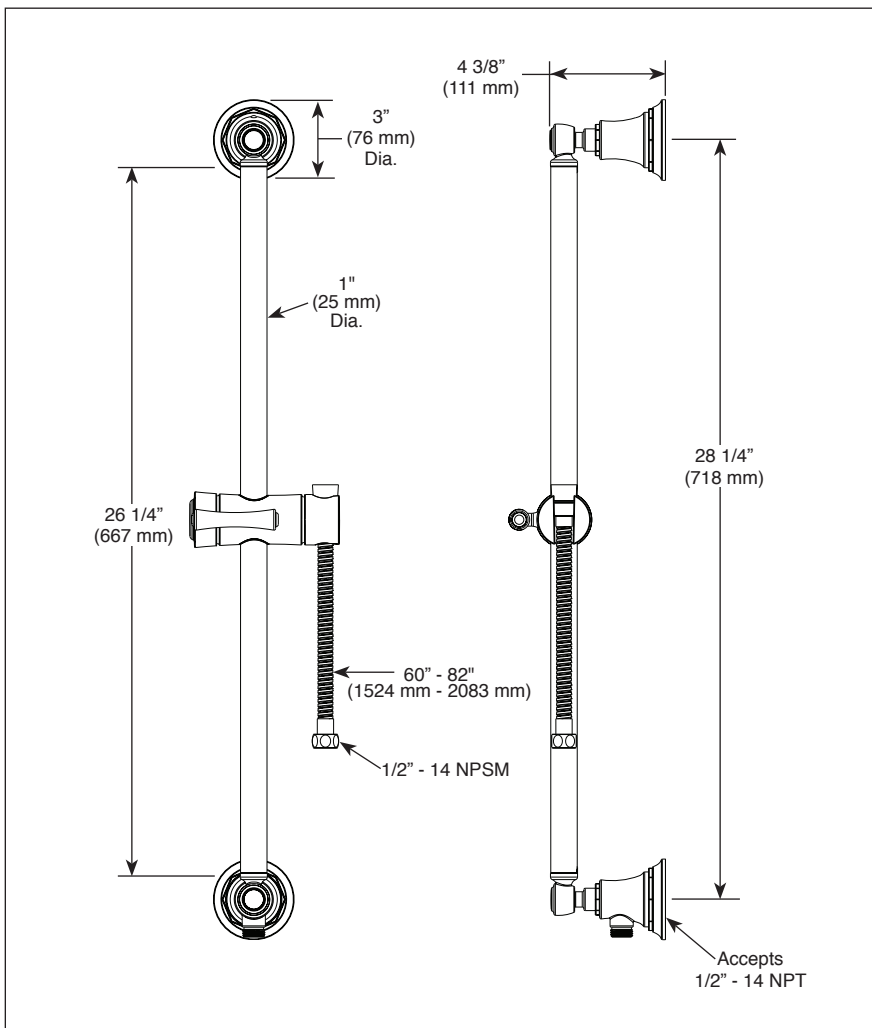

BRIZO®

CLASSIC SLIDE BAR W/ HOSE

STANDARD SPECIFICATIONS:

- Wall bar with adjustable slide (allows for adjustable shower height). Not to be used as a grab bar.
- 60" - 82" (1524 mm - 2083 mm) stretchable finished metal hose
- Wall bar includes integrated elbow for hose connection
- Slide bar can be installed with hose connection on top if desired

WARRANTY

- Parts and Finish - Lifetime limited warranty; or for commercial purchasers, 10 years for multi-family residential (apartments and condominiums) and 5 years for all other commercial uses, in each case from the date the product is received by the original purchaser or their authorize representative (installation contractor, etc.).
- Please go to www.brizo.com for the complete details of our limited warranty.

COMPLIES WITH:

- ASME A112.18.1 / CSA B125.1

▲ Designate Proper Finish Suffix

Brizo Kitchen & Bath Company reserves the right (1) to make changes in specifications and materials, and (2) to change or discontinue models, both without notice or obligation. Dimensions are for reference only. See current full-line price book or www.brizo.com for finish options and product availability.

BSP-B-74795 Rev. B

Brizo Kitchen & Bath Faucet Company

55 E. 111th Street, Carmel, IN 46280
350 South Edgeware Road, St. Thomas, ON N5P 4L1
© 2024 Brizo Kitchen & Bath Faucet Company