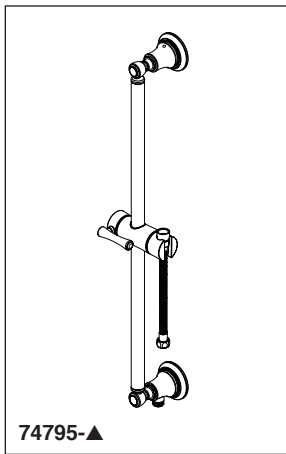

BRIZO®

CLASSIC SLIDE BAR W/ HOSE

STANDARD SPECIFICATIONS:

- Wall bar with adjustable slide (allows for adjustable shower height). Not to be used as a grab bar.
- 60" - 82" (1524 mm - 2083 mm) stretchable finished metal hose
- Wall bar includes integrated elbow for hose connection
- Slide bar can be installed with hose connection on top if desired

WARRANTY

- Parts and Finish - Lifetime limited warranty; or for commercial purchasers, 10 years for multi-family residential (apartments and condominiums) and 5 years for all other commercial uses, in each case from the date the product is received by the original purchaser or their authorize representative (installation contractor, etc.).
- Please go to www.brizo.com for the complete details of our limited warranty.

COMPLIES WITH:

- ASME A112.18.1 / CSA B125.1

▲ Designate Proper Finish Suffix

Brizo Kitchen & Bath Company reserves the right (1) to make changes in specifications and materials, and (2) to change or discontinue models, both without notice or obligation. Dimensions are for reference only. See current full-line price book or www.brizo.com for finish options and product availability.

BSP-B-74795 Rev. B

Brizo Kitchen & Bath Faucet Company

55 E. 111th Street, Carmel, IN 46280
350 South Edgeware Road, St. Thomas, ON N5P 4L1
© 2024 Brizo Kitchen & Bath Faucet Company