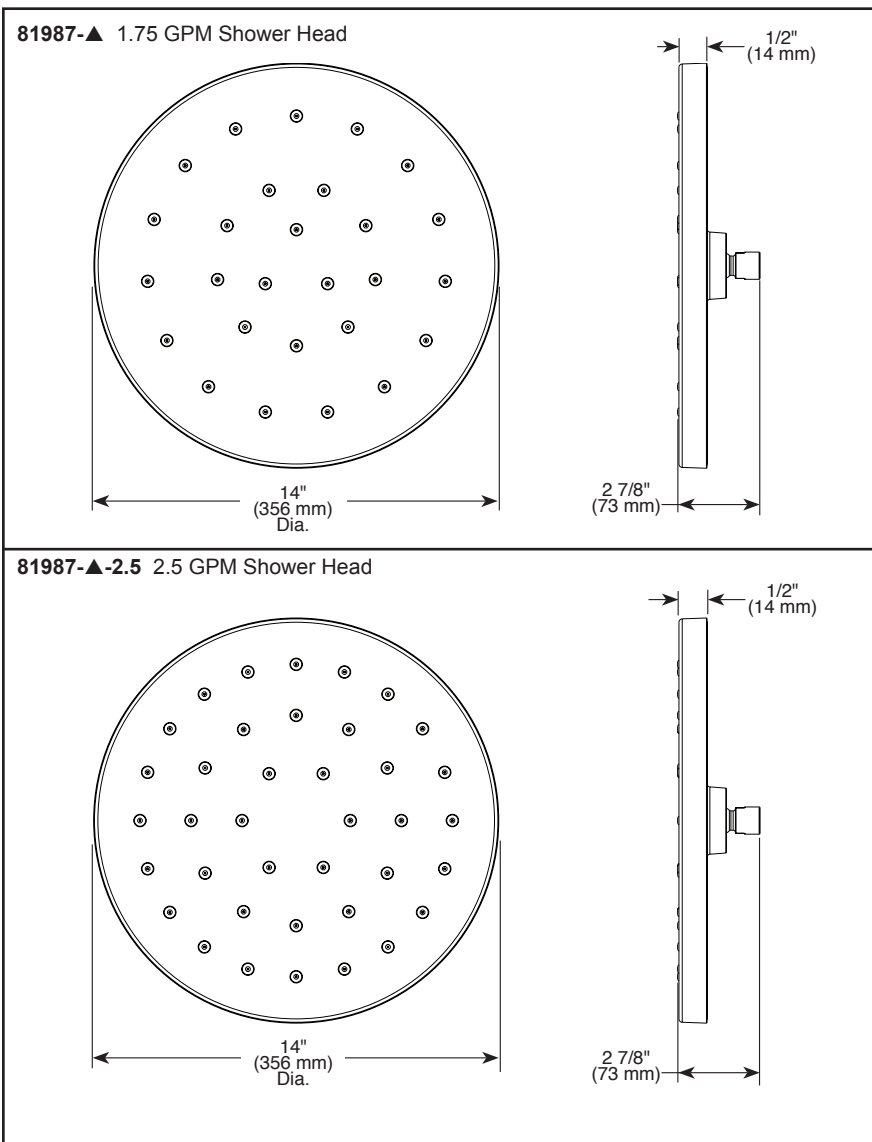

BRIZO®

H₂OKINETIC® RAINCAN SHOWER HEAD

■ Single-Function Round Raincan Shower Head

FEATURES:

- Touch-Clean® Spray Holes
- H₂Okinetic® UltraSoak Spray

STANDARD SPECIFICATIONS:

- Max. flow rate 2.5 gpm @ 80 psi, 9.5 L/min @ 550 kPa (81987-▲-2.5)
- Max. flow rate 1.75 gpm @ 80 psi, 6.6 L/min @ 550 kPa (81987-▲)
- Standard 1/2" pipe fittings. Wrench flats for tightening
- Shower head is intended for overhead raincan orientation. Ball connector rotates and pivots.
- Finished spray face

WARRANTY

- Parts and Finish – Lifetime limited warranty; or for commercial purchasers, 10 years for multi-family residential (apartments and condominiums) and 5 years for all other commercial uses, in each case from the date the product is received by the original purchaser or their authorized representative (installation contractor, etc.).
- Please go to www.brizo.com for the complete details of our limited warranty.

COMPLIES WITH:

- ASME A112.18.1 / CSA B125.1
- EPA WaterSense® - Applies to 81987-▲ only

▲ Designate proper finish suffix

Brizo Kitchen & Bath Company reserves the right (1) to make changes in specifications and materials, and (2) to change or discontinue models, both without notice or obligation. Dimensions are for reference only. See current full-line price book or www.brizo.com for finish options and product availability.

BSP-B-81987 Rev. B

Brizo Kitchen & Bath Faucet Company

55 E. 111th Street, Carmel, IN 46280
350 South Edgware Road, St. Thomas, ON N5P 4L1
© 2025 Brizo Kitchen & Bath Faucet Company