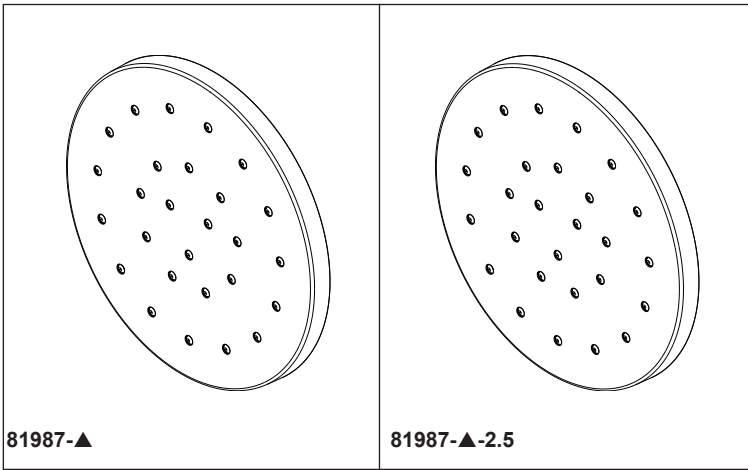

BRIZO®

H₂OKINETIC® RAINCAN SHOWER HEAD

■ Single-Function Round Raincan Shower Head

FEATURES:

- Touch-Clean® Spray Holes
- H₂Okinetic® UltraSoak Spray

STANDARD SPECIFICATIONS:

- Max. flow rate 2.5 gpm @ 80 psi, 9.5 L/min @ 550 kPa (81987-▲-2.5)
- Max. flow rate 1.75 gpm @ 80 psi, 6.6 L/min @ 550 kPa (81987-▲)
- Standard 1/2" pipe fittings. Wrench flats for tightening
- Shower head is intended for overhead raincan orientation. Ball connector rotates and pivots.
- Finished spray face

WARRANTY

- Parts and Finish – Lifetime limited warranty; or for commercial purchasers, 10 years for multi-family residential (apartments and condominiums) and 5 years for all other commercial uses, in each case from the date the product is received by the original purchaser or their authorized representative (installation contractor, etc.).
- Please go to www.brizo.com for the complete details of our limited warranty.

COMPLIES WITH:

- ASME A112.18.1 / CSA B125.1
- EPA WaterSense® - Applies to 81987-▲ only

▲ Designate proper finish suffix

Brizo Kitchen & Bath Company reserves the right (1) to make changes in specifications and materials, and (2) to change or discontinue models, both without notice or obligation. Dimensions are for reference only. See current full-line price book or www.brizo.com for finish options and product availability.

BSP-B-81987 Rev. B

Brizo Kitchen & Bath Faucet Company

55 E. 111th Street, Carmel, IN 46280
350 South Edgware Road, St. Thomas, ON N5P 4L1
© 2025 Brizo Kitchen & Bath Faucet Company