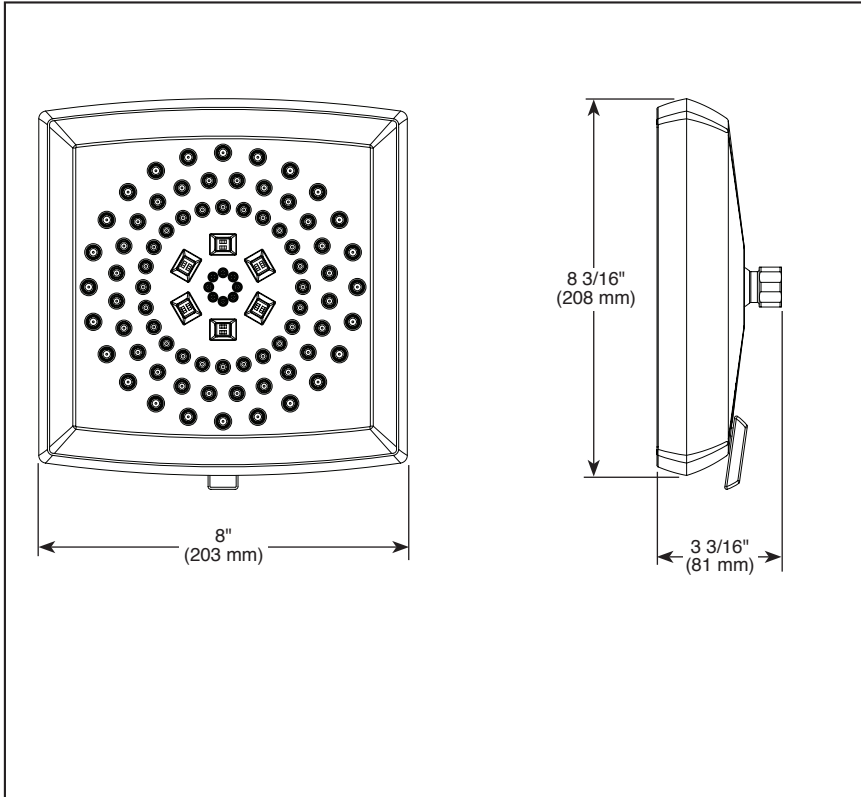

WARRANTY

- Parts and Finish - Lifetime limited warranty; or for commercial purchasers, 10 years for multi-family residential (apartments and condominiums) and 5 years for all other commercial uses, in each case from the date the product is received by the original purchaser or their authorized representative (installation contractor, etc.).
- Please go to www.brizo.com for the complete details of our limited warranty.