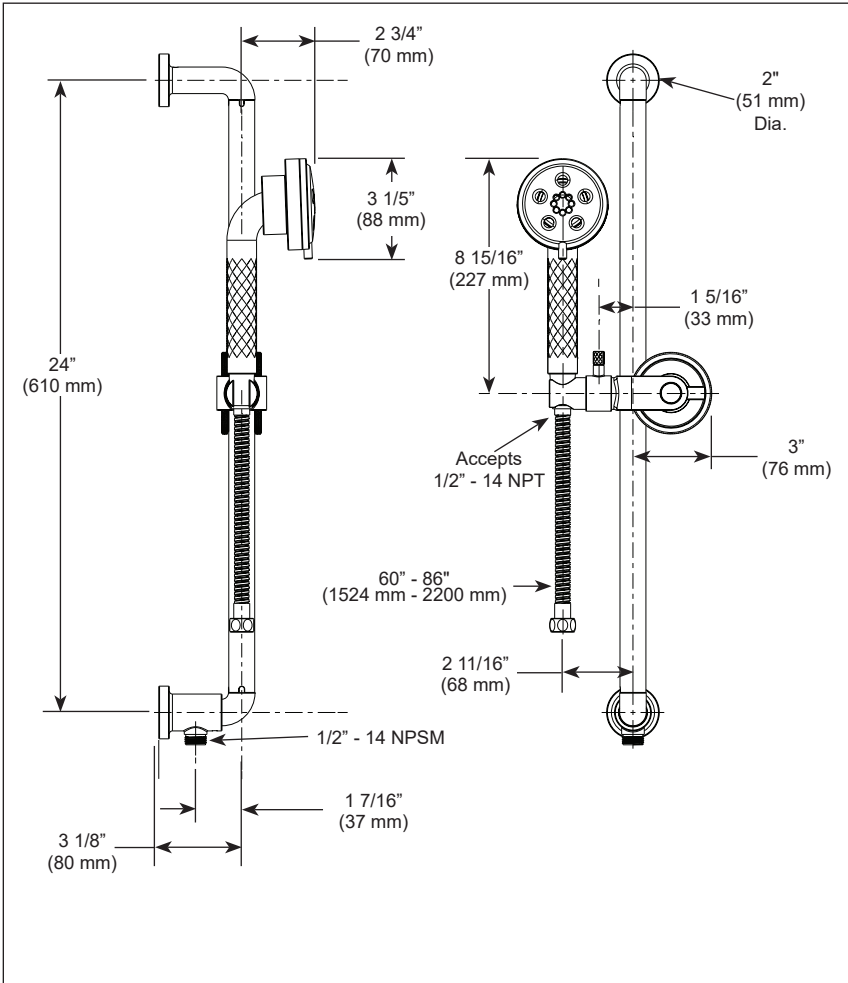

BRIZO®

HAND SHOWER W/SLIDE BAR

- Litze® Bath Collection
- 3-Function Hand Shower

FEATURES:

- H₂Okinetic® Technology

STANDARD SPECIFICATIONS:

- Max flow rate 1.75 gpm @ 80 psi, 6.6 L/min @ 550 kPa
- Wall bar with adjustable slide (allows for adjustable shower height). Not to be used as a grab bar.
- 60" - 86" (1524 mm - 2200mm) stretchable finished metal hose
- Certified dual check valves for backflow prevention
- Wall bar includes integrated elbow for hose connection
- Integrated elbow has standard 1/2"-14 NPT supply fitting
- Slide bar can be installed with hose connection on top if desired
- 3 Spray Settings: H₂Okinetic® Rinsing Spray, Massage Spray and Pause. Pause is a non-positive shut-off.

▲ Designate proper finish suffix

COMPLIES WITH:

- ASME A112.18.1 / CSA B125.1 ◆
- EPA WaterSense®

♿ ICC/ANSI A117.1

- ◆ Your Brizo hand shower incorporates a backflow protection system that has been tested to be in compliance with ASME A112.18.3 and ASME A112.18.1/CSA B125.1. It incorporates two certified check valves in series, which operate independently and are integral, non-serviceable parts of the wand assembly.