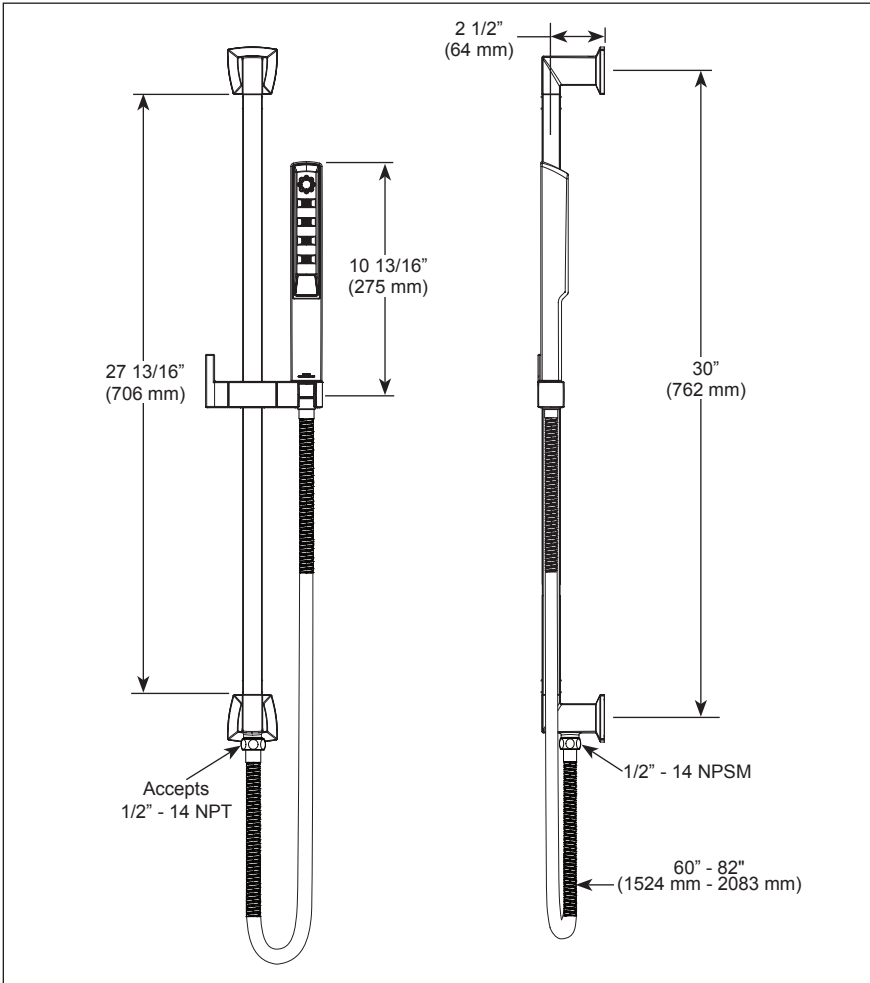

88788-▲

▲ Designate finish suffix

BRIZO®

HAND SHOWER W/SLIDE BAR

- Vettis® Bath Collection
- 3-Function Hand Shower

FEATURES:

- H₂Okinetic® Technology

STANDARD SPECIFICATIONS:

- Max flow rate 1.75 gpm @ 80 psi, 6.6 L/min @ 550 kPa
- Wall bar with adjustable slide (allows for adjustable shower height). Not to be used as a grab bar.
- 60" - 82" (1524 mm - 2083 mm) stretchable finished metal hose
- Wall bar includes integrated elbow for hose connection
- Integrated elbow has standard 1/2"-14 NPT supply fitting
- Slide bar can be installed with hose connection on top if desired
- Hand shower holder can be mounted to either side of slide bar
- 3 Spray settings: H₂Okinetic® Spray, Massage Spray and Pause. Pause is a non-positive shut-off.